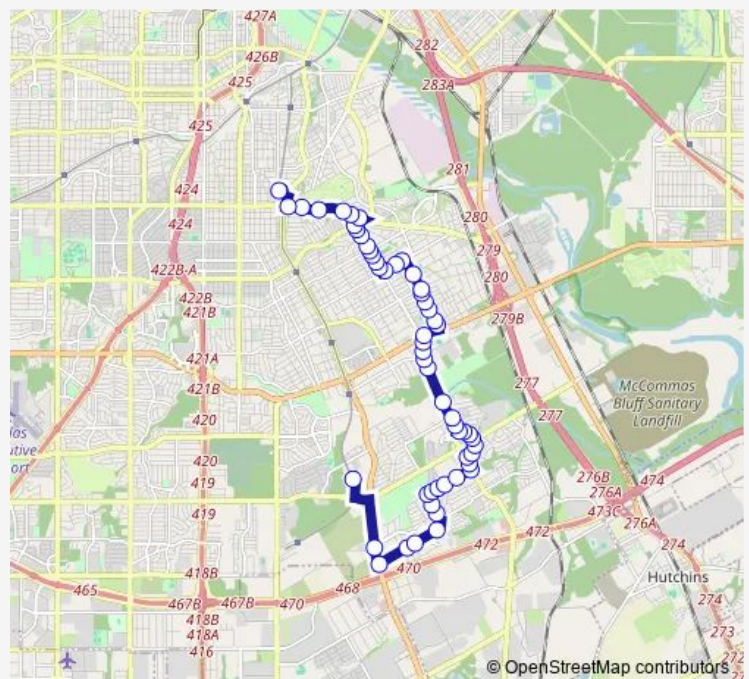

Bonnie View @ Linfield - S - Ns

Bonnie View @ ANN Arbor - S - Fs

Bonnie View @ Kilburn - S - Ns

Bonnie View @ Marjorie - S - Ns

Route schedule

Illinois TC/Station — Camp Wisdom Station

Monday 04:00-00:30⁺¹

Tuesday 04:00-00:30⁺¹

Wednesday 04:00-00:30⁺¹

Thursday 04:00-00:30⁺¹

Friday 04:00-00:30⁺¹

Saturday 04:00-00:30⁺¹

Sunday 04:00-00:30⁺¹

Route info

Direction: Illinois TC/Station

Stops: 53

Trip Duration: 0 hour 39 min

041 — Bonnie View

Bonnie View @ Cummings - S - Ns

Bonnie View @ Dahlia - S - Mb

Bonnie View @ Ledbetter - S - Mb

Bonnie View @ Ledbetter - S - Fs

Bonnie View @ Corrigan - S - Ns