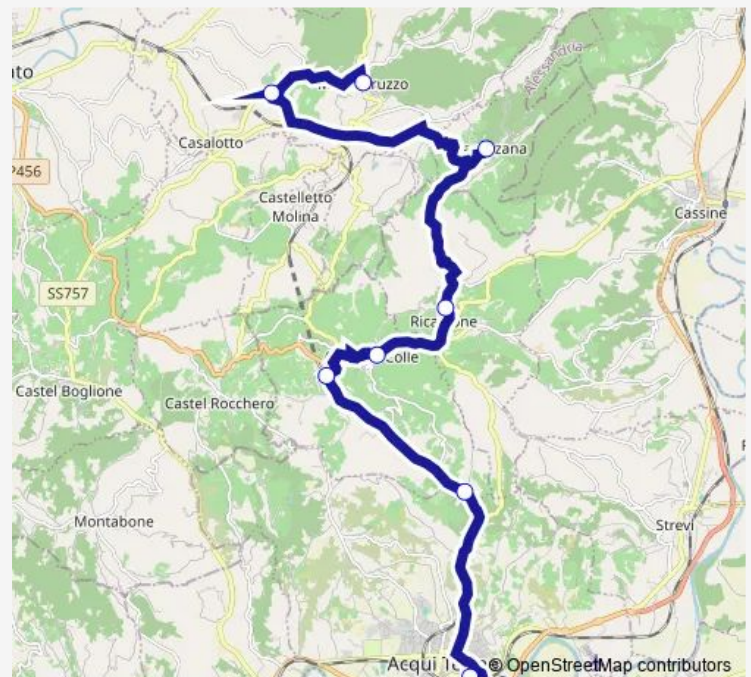

Alice BEL Colle

Alice BEL Colle - Stazione Ferroviaria

Alice BEL Colle - Frazione Vallerana

Acqui Terme - Movicentro

**Route schedule**

Mombaruzzo — Acqui Terme - Movicentro

Monday	07:05
Tuesday	07:05
Wednesday	07:05
Thursday	07:05
Friday	07:05
Saturday	07:05
Sunday	—

**Route info**

Direction: Mombaruzzo

Stops: 8

Trip Duration: 0 hour 35 min

041 — Acqui T.-Mombaruzzo CON Dev.Ne

**BusMaps**

**Direction**

Acqui Terme - Movicentro — Mombaruzzo

8 stops

[Open route schedule](#)

Acqui Terme - Movicentro

Alice BEL Colle - Frazione Vallerana

Alice BEL Colle - Stazione Ferroviaria

Alice BEL Colle

Ricaldone

Maranzana

## Route schedule

Acqui Terme - Movicentro — Mombaruzzo

Monday	13:15
Tuesday	13:15
Wednesday	13:15
Thursday	13:15
Friday	13:15
Saturday	13:15
Sunday	—