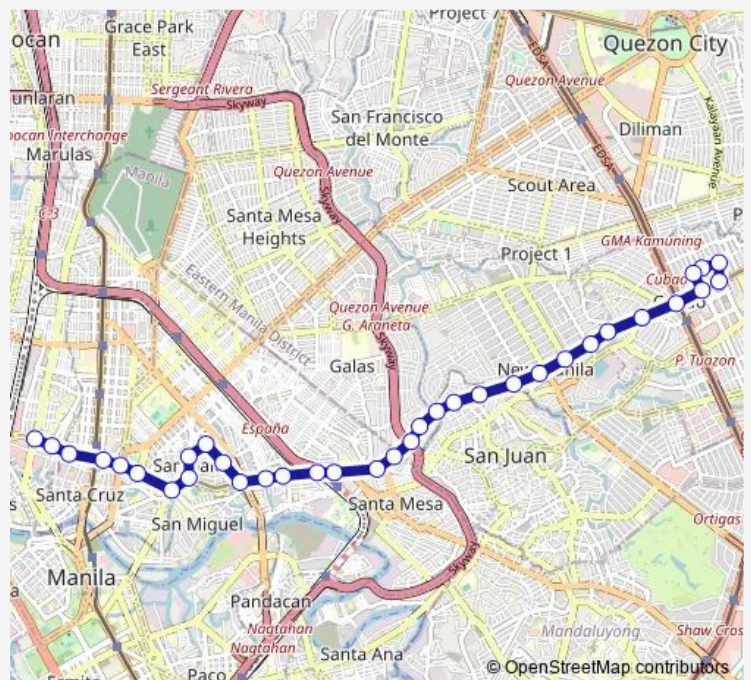

Aurora Blvd, Quezon City

Route schedule

General Romulo Ave / Aurora Blvd Intersection, Quezon City, Manila — Claro M. Recto Ave / Jose Abad Santos Ave. Intersection, Manila

Monday	00:00
Tuesday	00:00
Wednesday	00:00
Thursday	00:00
Friday	00:00
Saturday	00:00
Sunday	00:00

Route info

Direction: General Romulo Ave / Aurora Blvd Intersection, Quezon City, Manila

Stops: 35

Trip Duration: 0 hour 52 min

■ Divisoria - Cubao via Yale

Sociogo, Quezon City

Ramon Magsaysay Blvd, Manila