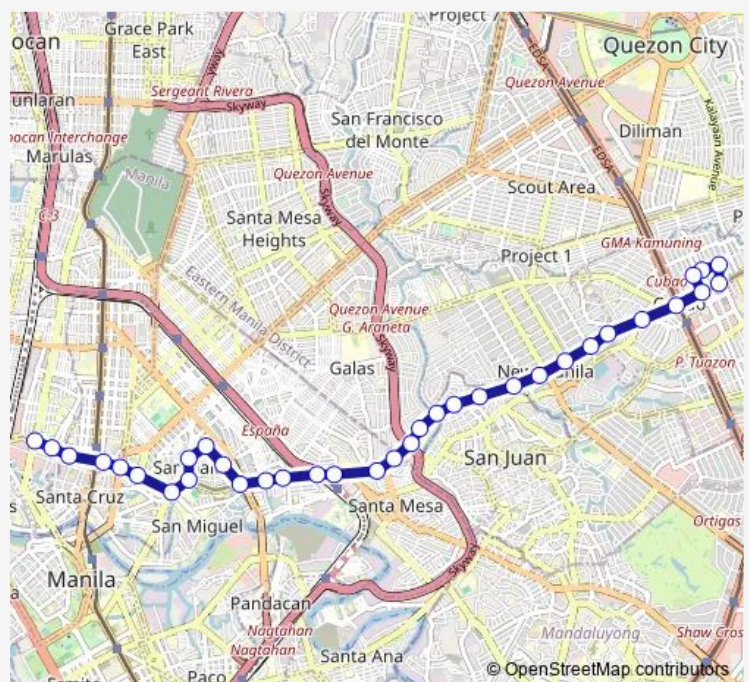

LRT-2 Gilmore Station, Aurora Blvd, Quezon City, Manila

Ramon Magsaysay Blvd, Manila

Ramon Magsaysay Blvd, Manila

S.Veloso / Aurora Blvd Intersection, San Juan

Ramon Magsaysay Blvd, Manila

Aurora Blvd, Quezon City

Aurora Blvd, Quezon City

Route schedule

General Romulo Ave / Aurora Blvd Intersection, Quezon City, Manila — Claro M. Recto Ave / Jose Abad Santos Ave. Intersection, Manila

Monday	00:00
Tuesday	00:00
Wednesday	00:00
Thursday	00:00
Friday	00:00
Saturday	00:00
Sunday	00:00

Route info

Direction: General Romulo Ave / Aurora Blvd Intersection, Quezon City, Manila

Stops: 35

Trip Duration: 0 hour 52 min

■ Divisoria - Cubao via Yale

Sociogo, Quezon City

Ramon Magsaysay Blvd, Manila