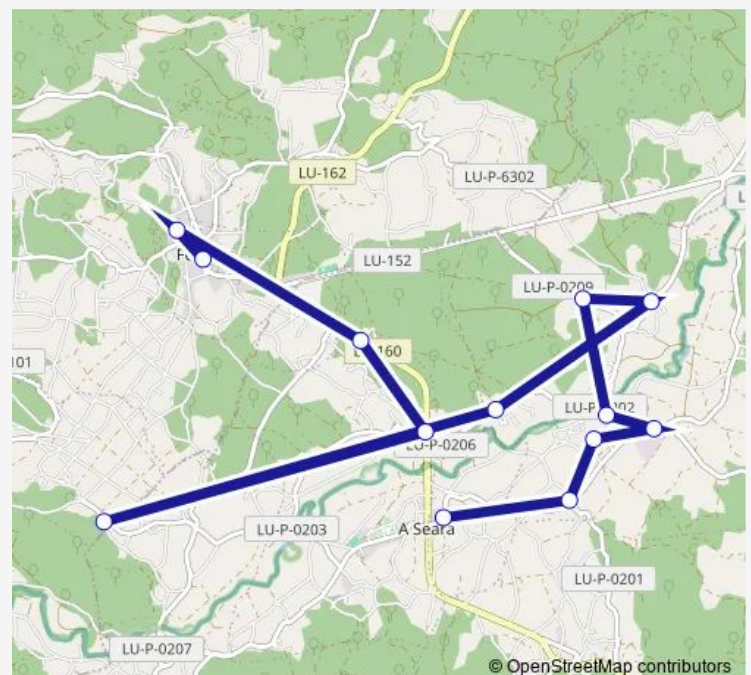

—

Sunday

—

Route info

Direction: Ferreira Valadouro (P.S.Maria)

Stops: 13

Trip Duration: 1 hour 0 min

Direction

Castro — Ferreira Valadouro (P.S.Maria)

13 stops

[Open route schedule](#)

Castro

Iglesia

Nespereira

Agüeira

San Antonio

Route schedule

Castro — Ferreira Valadouro (P.S.Maria)

Monday 07:20

Tuesday 07:20

Wednesday 07:20

Thursday 07:20-08:00

Friday 07:20

Saturday —

Sunday —

Route info

Direction: Castro

Stops: 13

Trip Duration: 0 hour 40 min

ALSA - L6 Bus time schedules and route maps are available in an offline PDF at busmaps.com. Use the busmaps.com website to see live bus times, train schedule or subway schedule, and step-by-step directions for all public transit in Barreiros