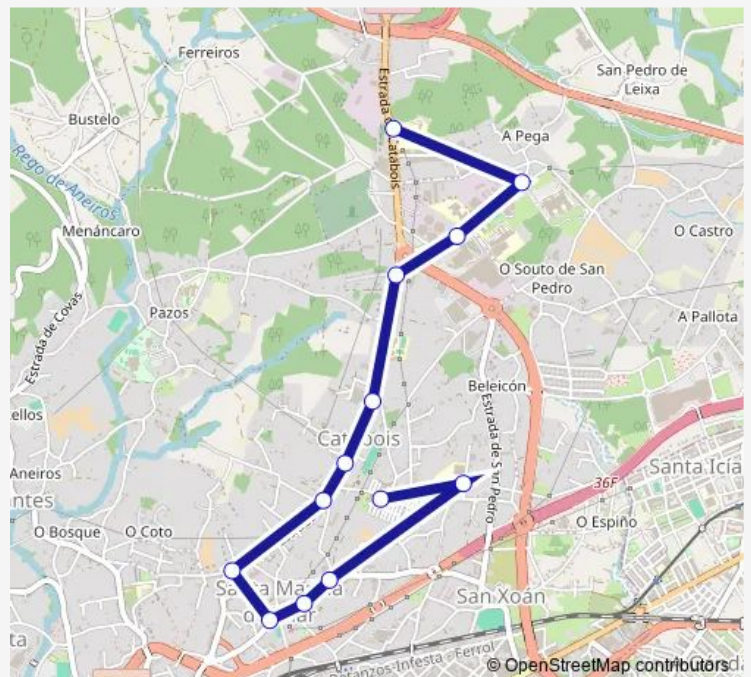

Direction

San Pablo — Hospital Novoa Santos

13 stops

[Open route schedule](#)

- San Pablo
- Ceip San Xoán De Filgueira
- Sta Mariña Bodegon
- Sta Mariña Marquesin
- Sta Mariña Igrexa
- Pta. Neira
- Farmacia
- Ipanema
- Riego
- Floristeria Alba
- Residencia A. M.
- Hospital Naval
- Hospital Novoa Santos

Route schedule

San Pablo — Hospital Novoa Santos

Monday	14:08
Tuesday	14:08-15:00
Wednesday	14:08
Thursday	14:08-15:00
Friday	14:08
Saturday	—
Sunday	—

Route info

Direction: San Pablo

Stops: 13

Trip Duration: 0 hour 18 min

Alsa - L6 — L6 San Pablo - Hospital Novoa Santos

Direction

Hospital Novoa Santos — San Pablo

13 stops

[Open route schedule](#)

Hospital Novoa Santos

Hospital Naval

Residencia A. M.

Friday 08:38

Saturday —

Sunday —

Route info

Direction: Hospital Novoa Santos

Stops: 13

Trip Duration: 0 hour 18 min

Alsa - L6 Bus time schedules and route maps are available in an offline PDF at busmaps.com. Use the busmaps.com website to see live bus times, train schedule or subway schedule, and step-by-step directions for all public transit in Ferrol