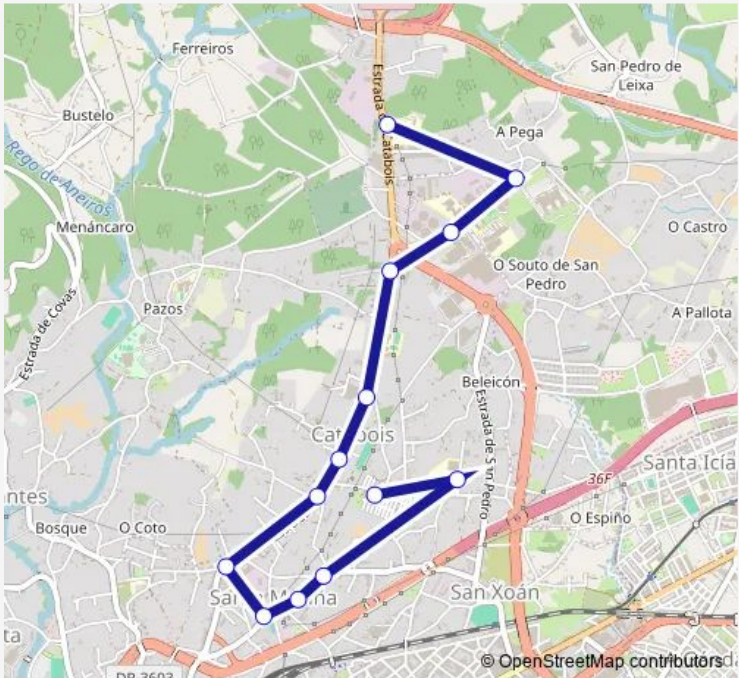

**Direction**  
 San Pablo — Hospital Novoa Santos  
 13 stops  
[Open route schedule](#)

- San Pablo
- Ceip San Xoán De Filgueira
- Sta Mariña Bodegon
- Sta Mariña Marquesin
- Sta Mariña Igrexa
- Pta. Neira
- Farmacia
- Ipanema
- Riego
- Floristeria Alba
- Residencia A. M.
- Hospital Naval
- Hospital Novoa Santos

**Route schedule**  
 San Pablo — Hospital Novoa Santos

Monday	14:08
Tuesday	14:08-15:00
Wednesday	14:08
Thursday	14:08-15:00
Friday	14:08
Saturday	—
Sunday	—

**Route info**  
 Direction: San Pablo  
 Stops: 13  
 Trip Duration: 0 hour 18 min

■ ALSA - L6 — L6 San Pablo - Hospital Novoa Santos **BusMaps**

## Route schedule

Hospital Novoa Santos — San Pablo

Monday 08:38

Tuesday 08:38-10:00

Wednesday 08:38

Thursday 08:38-10:00

Friday 08:38

Saturday —