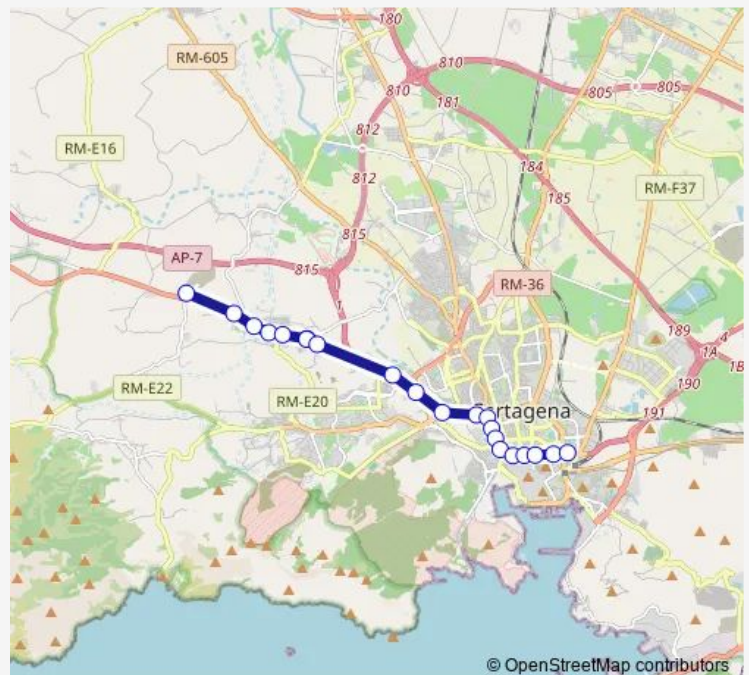

Direction

Hospital del Rosell -Cart — Residencial Buenos Aires-Mu

20 stops

[Open route schedule](#)

Hospital del Rosell -Cart

Asamblea Regional -Cart

O.N.C.E. frente -Cart

Bingo frente -Cart

Route schedule

Hospital del Rosell -Cart — Residencial Buenos Aires-Mu

Monday 07:15-21:45

Tuesday 07:15-21:45

Wednesday 07:15-21:45

Thursday 07:15-21:45

Friday 07:15-21:45

Saturday 07:15-21:15

Sunday 08:15-21:15

Route info

Direction: Hospital del Rosell -Cart

Stops: 20

Trip Duration: 0 hour 30 min

■ ALSA - L6 — L6 Cartagena-Molinos Marfagones

Direction

Residencial Buenos Aires-Mu — Hospital del Rosell -Cart