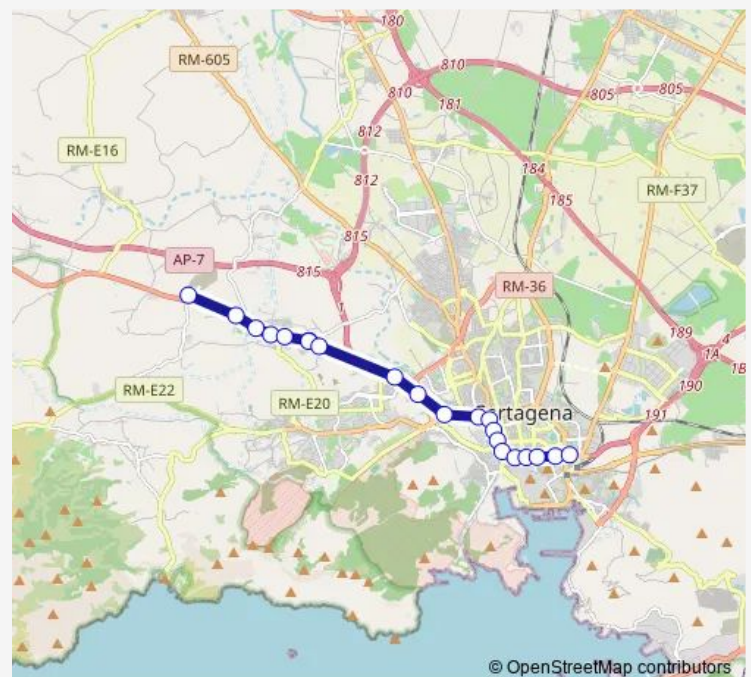

Direction

Hospital del Rosell -Cart — Residencial Buenos Aires-Mu

20 stops

[Open route schedule](#)

Hospital del Rosell -Cart

Asamblea Regional -Cart

O.N.C.E. frente -Cart

Bingo frente -Cart

Route schedule

Hospital del Rosell -Cart — Residencial Buenos Aires-Mu

Monday 07:15-21:45

Tuesday 07:15-21:45

Wednesday 07:15-21:45

Thursday 07:15-21:45

Friday 07:15-21:45

Saturday 07:15-21:15

Sunday 08:15-21:15

Route info

Direction: Hospital del Rosell -Cart

Stops: 20

Trip Duration: 0 hour 30 min

Direction

Residencial Buenos Aires-Mu — Hospital del Rosell -Cart

21 stops