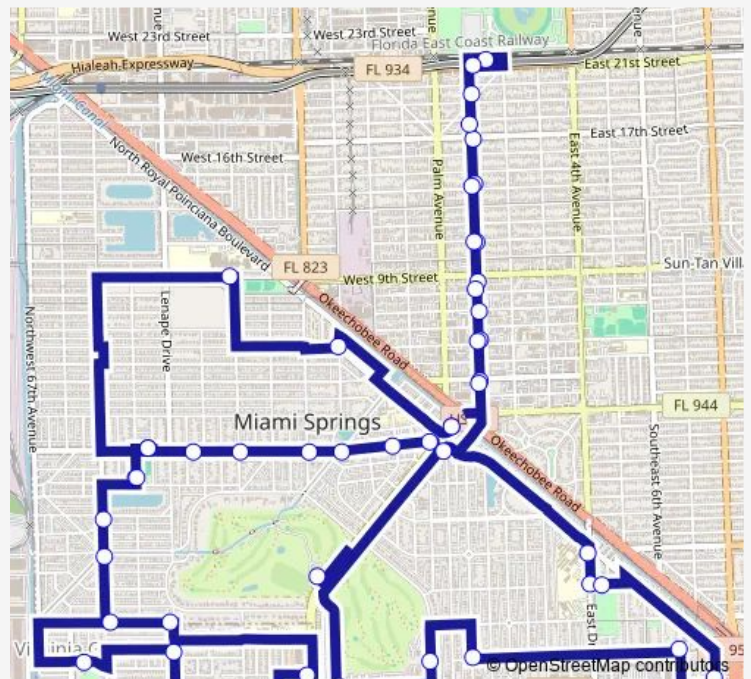

WESTWARD DR & PARK ST

Route schedule

THE CIRCLE@CANAL ST — THE CIRCLE@CANAL ST

Monday 07:00-18:00

Tuesday 07:00-18:00

Wednesday 07:00-18:00

Thursday 07:00-18:00

Friday 07:00-18:00

Saturday —

Sunday —

Route info

Direction: THE CIRCLE@CANAL ST

Stops: 49

Trip Duration: 0 hour 46 min

MIASPG — City of Miami Springs Free-Bee

WESTWARD DR & CURTISS PKWY

MIAMI SPRINGS CR & CURTISS PY

EAST DR & S ROYAL POINCIANA BLVD

EAST DR & EASTWARD DR

MIAMI SPRINGS MIDDLE SCHOOL

EB HOTEL

SHERIDAN DR@OAKWOOD DR

SOUTH DR & OAKWOOD DR

CURTISS MANSION

FAIRWAY DR@ELDRON DR

MIAMI SPRINGS COUNTRY CLUB

E 1 AV @ E 3 ST

E 1 AV & E 5 St

E 1 AV & E 7 St

E 1 AV & E 9 St

E 1 AV & E 11 St

E 1 AV & E 14 St