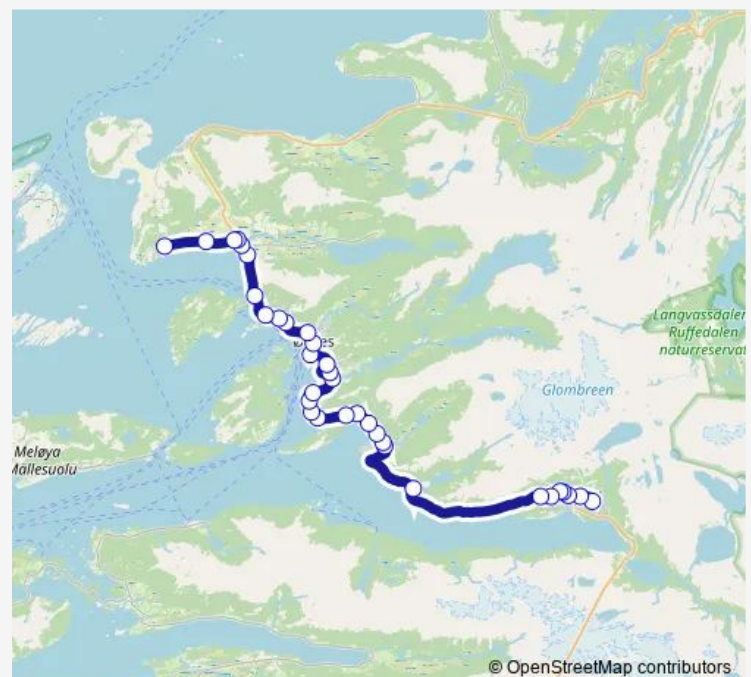

Friday 06:55-14:20

Saturday —

Sunday 16:25

Route info

Direction: Kulturhuset

Stops: 34

Trip Duration: 0 hour 39 min

■ 436 — Glomfjord-Ørnes-Storvik