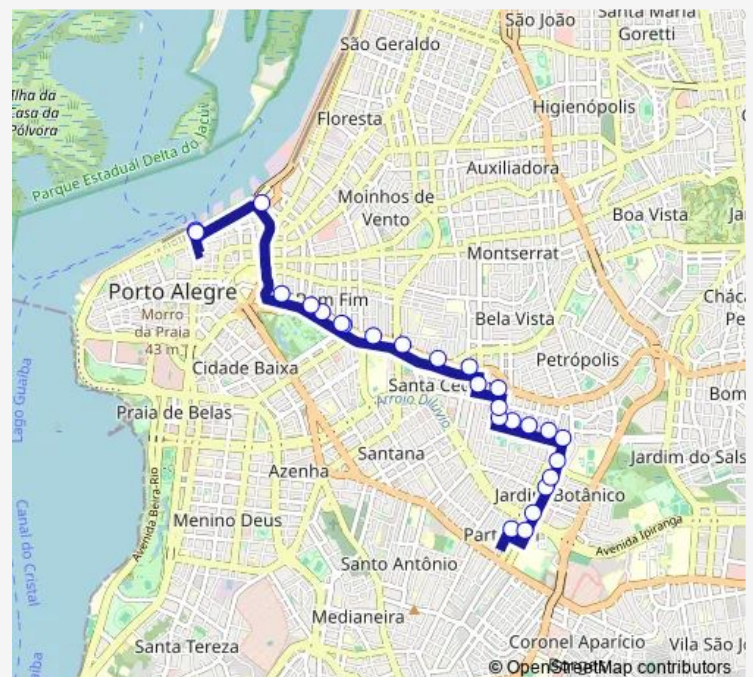

Wednesday 06:00-22:30

Thursday 06:00-22:30

Friday 06:00-22:30

Saturday 06:00-22:00

Sunday 06:30-21:30

Route info

Direction: Julio DE Castilhos AL 131

Stops: 27

Trip Duration: 0 hour 22 min

436 — Jardim Ipe

BARAO DO AMAZONAS DF 870

Barao DO Amazonas 1049

Barao DO Amazonas 1185

Barao DO Amazonas 1437

Barao DO Amazonas 1617

Euclides Moura 22