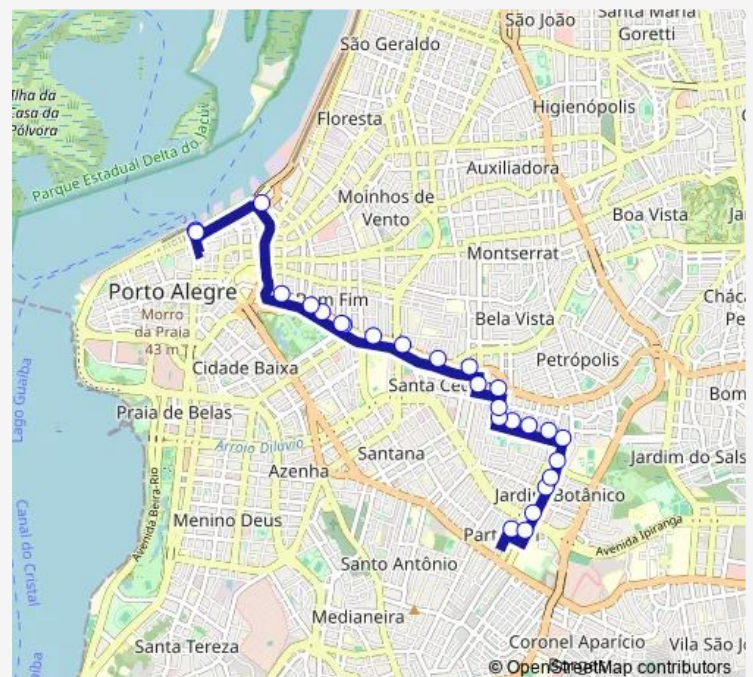

Wednesday 06:00-22:30

Thursday 06:00-22:30

Friday 06:00-22:30

Saturday 06:00-22:00

Sunday 06:30-21:30

Route info

Direction: Julio DE Castilhos AL 131

Stops: 27

Trip Duration: 0 hour 30 min

436 — Jardim Ipe

Barao DO Amazonas DF 870

Barao DO Amazonas 1049

Barao DO Amazonas 1185

Barao DO Amazonas 1437

Barao DO Amazonas 1617

Euclides Moura 22