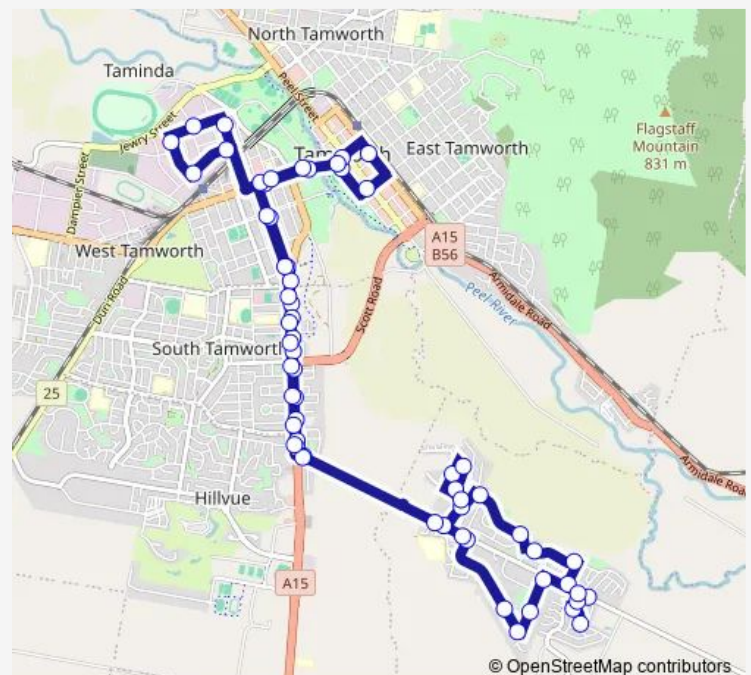

Tuesday 09:30-17:10

Wednesday 09:30-17:10

Thursday 09:30-17:10

Friday 09:30-17:10

Saturday 09:30-16:45

Sunday —

Route info

Direction: The Atrium Shopping Centre, Kable Av

Stops: 63

Trip Duration: 0 hour 55 min

Goonoo Goonoo Rd At Terry St

The Salvation Army, Goonoo Goonoo Rd

Goonoo Goonoo Rd After Kurrawan St

Goonoo Goonoo Rd Before Calala Lane

Calala Lane At Karloo St

Calala Inn, Calala Lane

Friday 06:50

Saturday —

Sunday —

Route info

Direction: Goonoo Goonoo Rd Before Calala Lane

Stops: 45

Trip Duration: 0 hour 34 min

Panorama Rd At Calala Lane