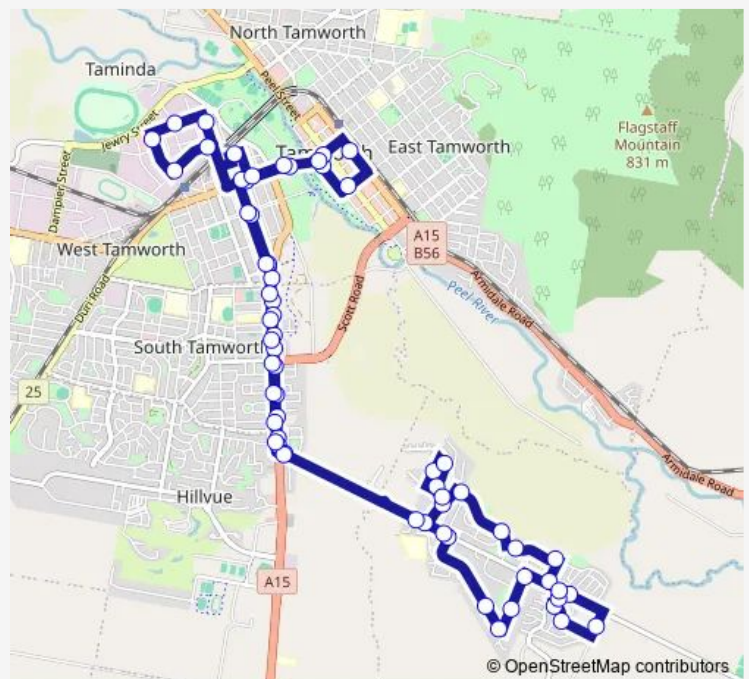

Tuesday 09:30-17:10

Wednesday 09:30-17:10

Thursday 09:30-17:10

Friday 09:30-17:10

Saturday 09:30-16:45

Sunday —

Route info

Direction: The Atrium Shopping Centre, Kable Av

Stops: 63

Trip Duration: 0 hour 55 min

Goonoo Goonoo Rd At Terry St

The Salvation Army, Goonoo Goonoo Rd

Goonoo Goonoo Rd After Kurrawan St

Goonoo Goonoo Rd Before Calala Lane

Calala Lane At Karloo St

Calala Inn, Calala Lane

Friday 06:50

Saturday —

Sunday —

Route info

Direction: Goonoo Goonoo Rd Before Calala Lane

Stops: 45

Trip Duration: 0 hour 34 min

Panorama Rd At Calala Lane