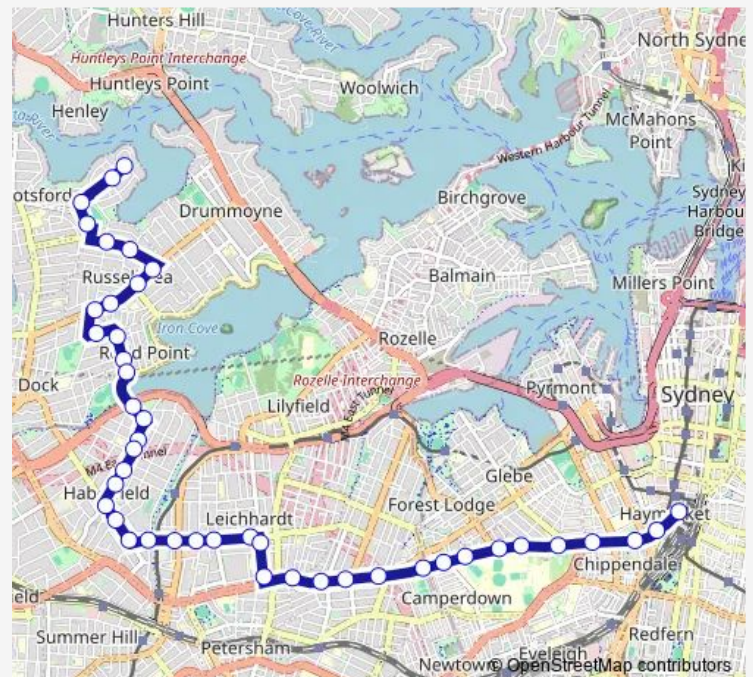

Tuesday 05:59-23:09

Wednesday 05:59-23:09

Thursday 05:59-23:01

Friday 05:59-23:01

Saturday 05:48-23:04

Sunday 08:33-21:50

Route info

Direction: Blackwall Point Rd At Bortfield Dr

Stops: 44

Trip Duration: 0 hour 49 min

436 — Rodd Point and Chiswick to Central Pitt St

Ramsay St At O'Connor St

Ramsay St Before Marion St

Marion St At Hawthorne Pde

Marion St Opp Lambert Park

Marion St Opp Leichhardt Market Place