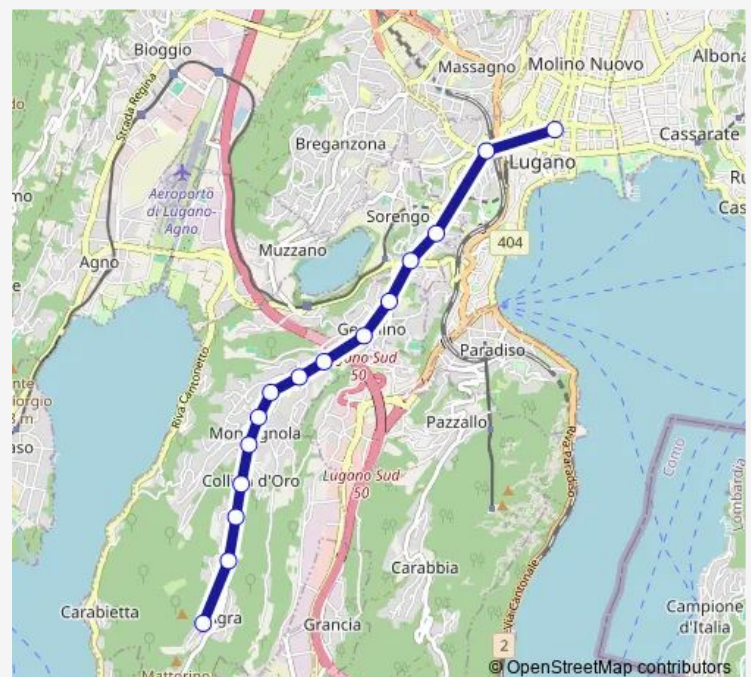

Monday 10:55-16:55

Tuesday 10:55-16:55

Wednesday 10:55-16:55

Thursday 10:55-16:55

Friday 10:55-16:55

Saturday 10:55-16:55

Sunday 10:55-16:55

Route info

Direction: Agra, Paese

Stops: 16

Trip Duration: 0 hour 28 min

436 — B 436

BusMaps

Direction

Lugano, Autosilo Balestra — Agra, Paese

15 stops

Sunday —

Route info

Direction: Lugano, Autosilo Balestra

Stops: 15

Trip Duration: 0 hour 28 min

Direction

Lugano, Autosilo Balestra — Agra, Paese

15 stops

Route schedule

Lugano, Autosilo Balestra — Agra, Paese

Monday 10:05-16:05

Tuesday 12:05-16:05

Wednesday 10:05-16:05

Thursday 10:05-16:05

Friday 10:05-16:05

Saturday 10:05-16:05