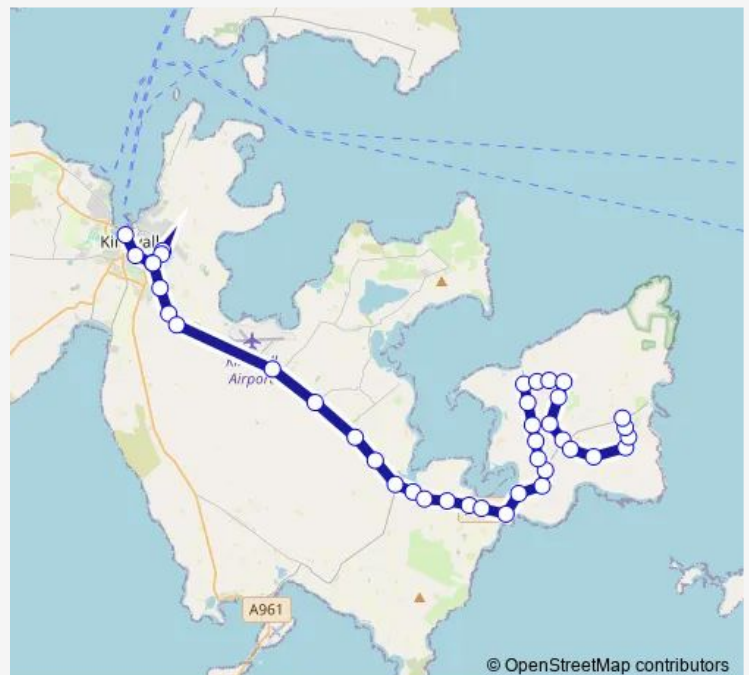

Thursday 08:00

Friday 08:00

Saturday —

Sunday —

Route info

Direction: Lighthouse Corner

Stops: 28

Trip Duration: 0 hour 30 min

436 — Kirkwall - Deerness

Hordaland

Grammar School

Grammar School

Hordaland

Earl Thorfinn Street

West Tankerness Lane

Travel Centre

Direction

Travel Centre — Lighthouse Corner

40 stops

[Open route schedule](#)

Travel Centre

Earl Thorfinn Street

Hordaland

Grammar School

Tuesday 15:30

Wednesday 15:30

Thursday 15:30

Friday 12:45

Saturday —

Sunday —

Route info

Direction: Travel Centre