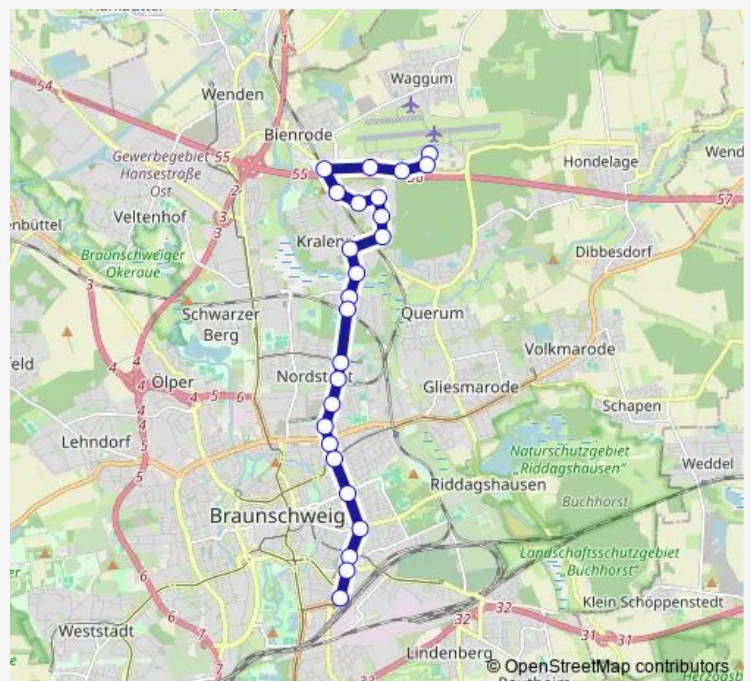

### Direction

Braunschweig, Ottenroder Straße — Braunschweig, Hauptbahnhof

12 stops

[Open route schedule](#)

Braunschweig, Ottenroder Straße

Braunschweig, Siegfriedstraße

Braunschweig, Freyastraße

Braunschweig, Am Bülden

Braunschweig, Hauptbahnhof

### Route schedule

Braunschweig, Ottenroder Straße — Braunschweig, Hauptbahnhof

|           |             |
|-----------|-------------|
| Monday    | —           |
| Tuesday   | 06:54-07:24 |
| Wednesday | —           |
| Thursday  | —           |
| Friday    | —           |
| Saturday  | 06:54-07:24 |
| Sunday    | —           |

### Route info

Direction: Braunschweig, Ottenroder Straße

Stops: 12

Trip Duration: 0 hour 14 min