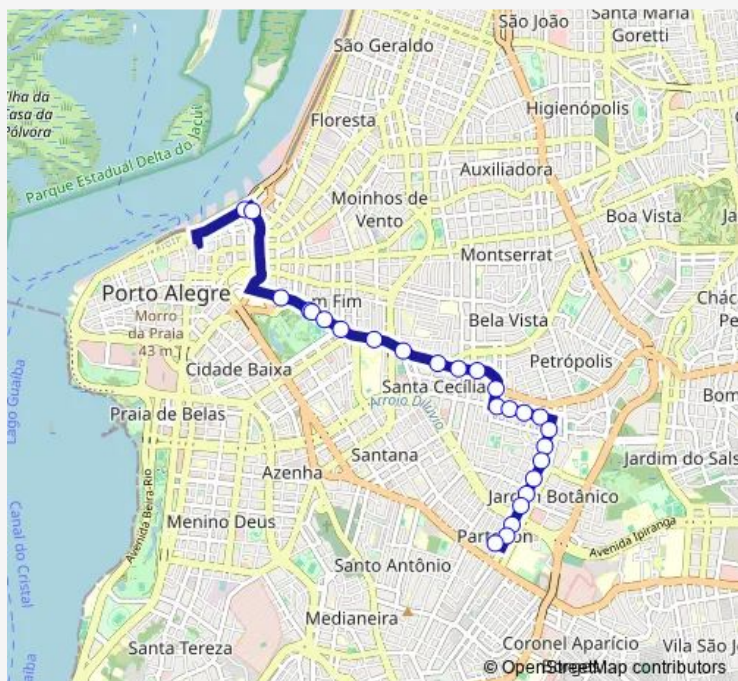

BARAO DO AMAZONAS

Route schedule

Julio DE Castilhos — Euclides Moura

Monday 06:00-23:00

Tuesday 06:00-23:00

Wednesday 06:00-23:00

Thursday 06:00-23:00

Friday 06:00-23:00

Saturday 06:04-22:45

Sunday 06:55-22:10

Route info

Direction: Julio DE Castilhos

Stops: 26

Trip Duration: 0 hour 18 min

436 — Jardim Ipe

Jardim Botânico Barao DO Amazonas