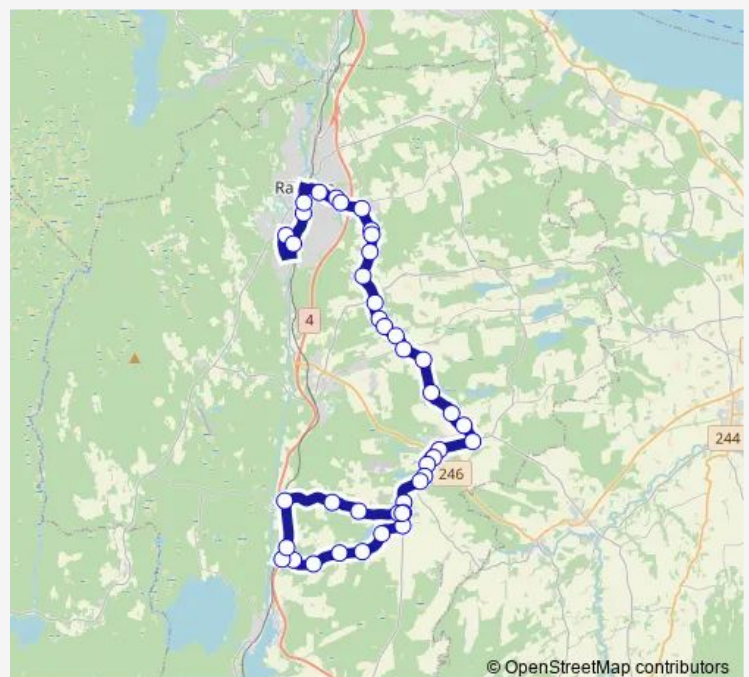

Kytdalen

Route schedule

Raufosshallen — Børsvoll

Monday	14:10
Tuesday	14:10
Wednesday	14:45
Thursday	14:10
Friday	14:10
Saturday	—
Sunday	—

Route info

Direction: Raufosshallen

Stops: 42

Trip Duration: 0 hour 42 min

© OpenStreetMap contributors

Nærstein

Gimle aldershjem

Bøverbru

Håkonshallen

Hagenfeltet

Snippen

Tangsvea