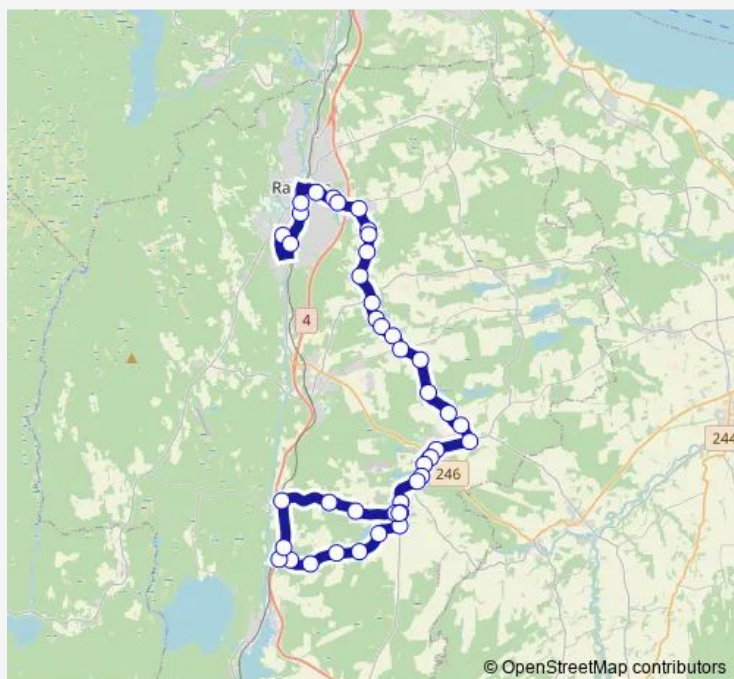

### Route schedule

Raufosshallen — Børsvoll

Monday 14:10

Tuesday 14:10

Wednesday 14:45

Thursday 14:10

Friday 14:10

Saturday —

### Route info

Direction: Raufosshallen

Stops: 42

Trip Duration: 0 hour 42 min

© OpenStreetMap contributors

436 — Eina-Børsvoll-Raufoss

Nærstein

Gimle aldershjem