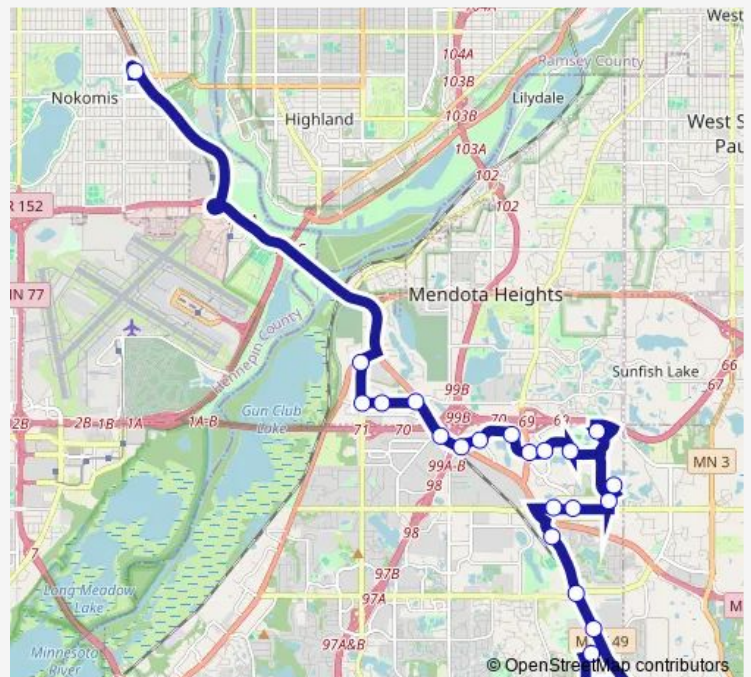

Bus 436 46th Street LRT-Vikinglakes-T.Reuters

[Go to website](#)

Direction

Thomson Reuters Main Entrance — 46 St LRT at Gate J

21 stops

[Open route schedule](#)

- Thomson Reuters Main Entrance
- Dodd Rd (Hwy 149) at Opperman Dr NE corn
- Dodd Rd (Hwy 149) at Yankee Doodle Rd Ne
- Dodd Rd (Hwy 149) Ax from Advantage Ln
- Lone Oak Rd at Holiday Ln SW corner
- Lone Oak Rd at Lone Oak Dr S corner
- Ames Crossing Rd at Shanahan Way SE corn
- Thomson Reuters and Prime Therapeutics
- Nordic Way at Omni Hotel W corner
- Vikings Pkwy at Vikings Cir NE corner
- Vikings Pkwy at Lone Oak Pkwy NW corner
- Vikings Pkwy at Dodd Rd NE corner
- Blue Gentian Rd at #895 N corner
- Blue Gentian Rd at Blue Water Rd N corne
- Blue Gentian Rd at Hwy 55 NE corner
- Hwy 55 at Eagandale Blvd SE corner
- Mendota Heights Rd at Hwy 55 NW corner
- Mendota Heights Rd at Enterprise Dr NE c
- Mendota Heights Rd at Pilot Knob Rd NE c
- Pilot Knob Rd at TH 13 SE corner
- 46 St LRT at Gate J

Route schedule

Thomson Reuters Main Entrance — 46 St LRT at Gate J

Monday	14:50-20:53
Tuesday	14:50-20:53
Wednesday	14:50-20:53
Thursday	14:50-20:53
Friday	14:50-20:53
Saturday	—
Sunday	—

Route info

Direction: Thomson Reuters Main Entrance

Stops: 21

Trip Duration: 0 hour 41 min

436 — 46th Street LRT-Vikinglakes-T.Reuters

Direction

46 St LRT at Gate J — Thomson Reuters Main Entrance

21 stops

[Open route schedule](#)

46 St LRT at Gate J

Dodd Rd (Hwy 149) at Opperman Dr NW corn

Thomson Reuters Main Entrance

Route schedule

46 St LRT at Gate J — Thomson Reuters Main Entrance

Monday 05:42-11:15

Tuesday 05:42-11:15

Wednesday 05:42-11:15

Thursday 05:42-11:15