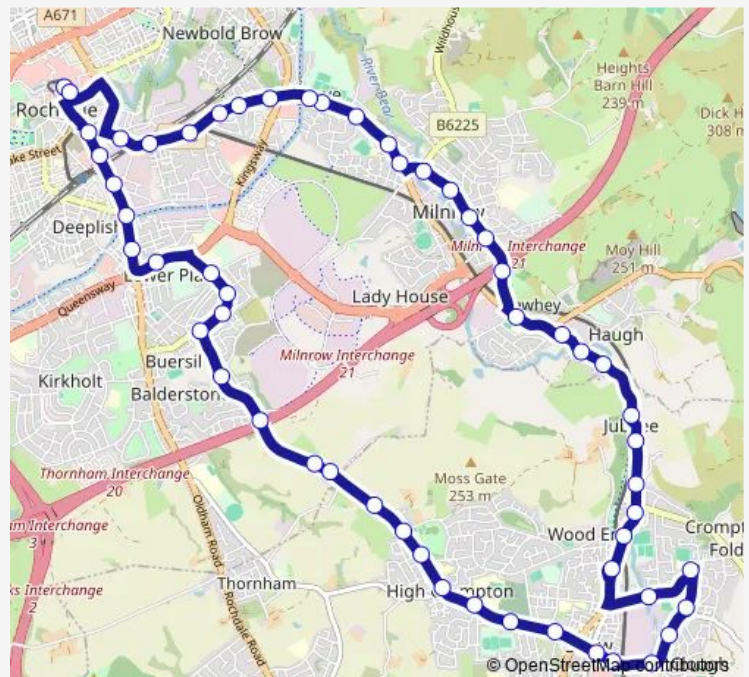

High Crompton Post Office

The Orchards

Black Horse

Route schedule

Rochdale Interchange — Rochdale Interchange

Monday 06:43-22:30

Tuesday 06:43-22:30

Wednesday 06:43-22:30

Thursday 06:43-22:30

Friday 06:43-22:30

Saturday 08:09-22:30

Sunday —

Route info

Direction: Rochdale Interchange

Stops: 56

Trip Duration: 0 hour 50 min

436 — Buckstones (Circular) - Rochdale

The Cutting Room

Park Street

Shaw & Crompton Metrolink Stop

Cheetham Street

Leisure Centre

Grains Road

Buckstones Terminus

Saturday —

Sunday 09:30-22:30

Route info

Direction: Shaw & Crompton Metrolink Stop

Stops: 33

Trip Duration: 0 hour 23 min

Hartley Street

Newbold Street