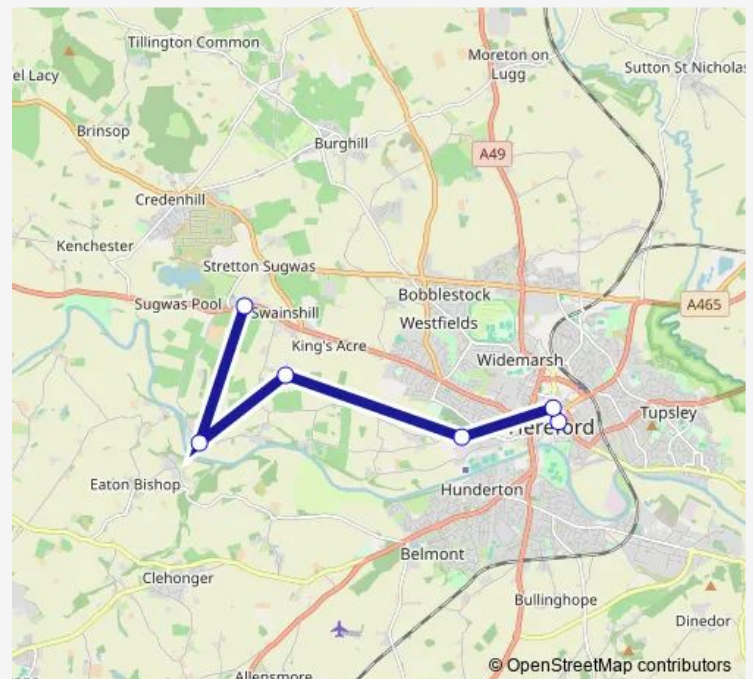

### Direction

Shire Hall — Stretton Sugwas Turn

6 stops

[Open route schedule](#)

Shire Hall

Maylord Shopping Centre

Cemetery

Green Lane Park Home Estate

### Route schedule

Shire Hall — Stretton Sugwas Turn

Monday	—
Tuesday	—
Wednesday	13:00
Thursday	—
Friday	—
Saturday	—
Sunday	—

### Route info

Direction: Shire Hall

Stops: 6

Trip Duration: 0 hour 25 min

436 — Breinton - Hereford

**Direction**

Stretton Sugwas Turn — Shire Hall

6 stops

## Route info

Direction: Stretton Sugwas Turn

Stops: 6

Trip Duration: 0 hour 32 min

436 Bus time schedules and route maps are available in an offline PDF at busmaps.com. Use the busmaps.com website to see live bus times, train schedule or subway schedule, and step-by-step directions for all public transit in Hereford