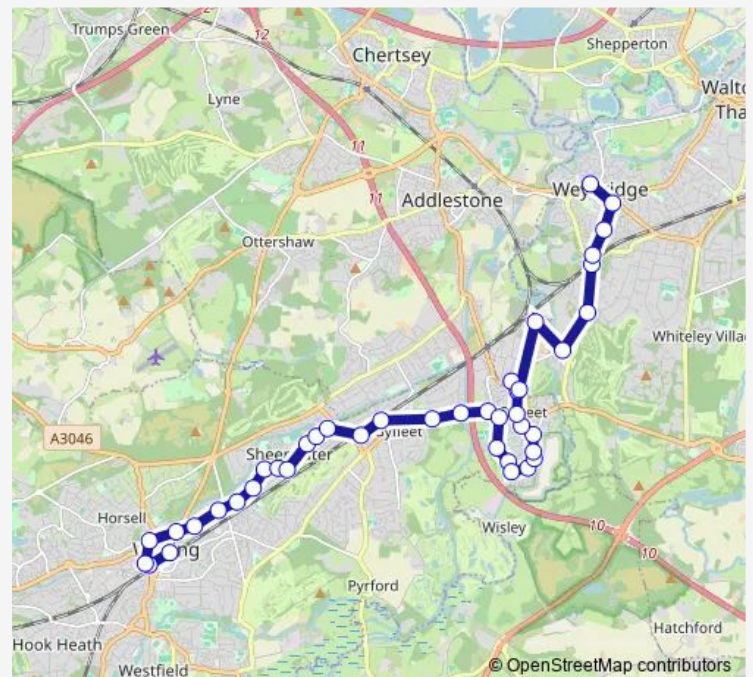

Sanway Close

Sanway Road

Hart Road

Route schedule

The Ship Hotel — Woking Railway Station

Monday 06:30-19:11

Tuesday 06:30-19:11

Wednesday 06:30-19:11

Thursday 06:30-19:11

Friday 06:30-19:11

Saturday 07:54-23:42

Sunday 00:12-17:12

Route info

Direction: The Ship Hotel

Stops: 40

Trip Duration: 0 hour 45 min

436 — Woking - Weybridge

Rectory Lane

The Queens Head

Dartnell Park Road

Blackwood Close

West Byfleet Railway Station

Health Centre

Regency Drive

Saturday 07:57-19:05

Sunday 08:41-16:05

Route info

Direction: Woking Railway Station

Stops: 41

Trip Duration: 0 hour 57 min

Black Prince Close

Leybourne Avenue