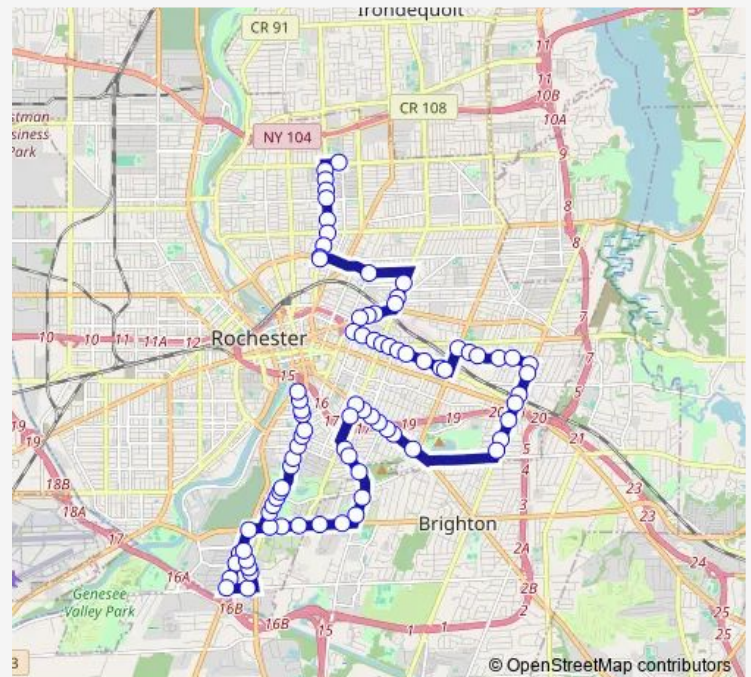

Route schedule

South & Mt Hope — Franklin High School

Monday	06:20
Tuesday	06:20
Wednesday	06:20
Thursday	06:20
Friday	06:20
Saturday	—
Sunday	—

Route info

Direction: South & Mt Hope

Stops: 82

Trip Duration: 0 hour 55 min

436 — City SE/Norton

Mt Hope & Westmoreland

Westfall & E Henrietta

E Henrietta & South

E Henrietta & Brighton Park

E Henrietta & Boothe

E Henrietta & Rosemount

Mt Hope & Elmwood

81 stops

[Open route schedule](#)

Kilmar & Norton

Hudson & Peckham

Hudson & Weaver

Hudson & Fairbanks

Hudson & Avenue D

Hudson & Bernard

Thursday 14:40

Friday 11:10-14:40

Saturday —

Sunday —

Route info

Direction: Kilmar & Norton

Stops: 81

Trip Duration: 0 hour 55 min