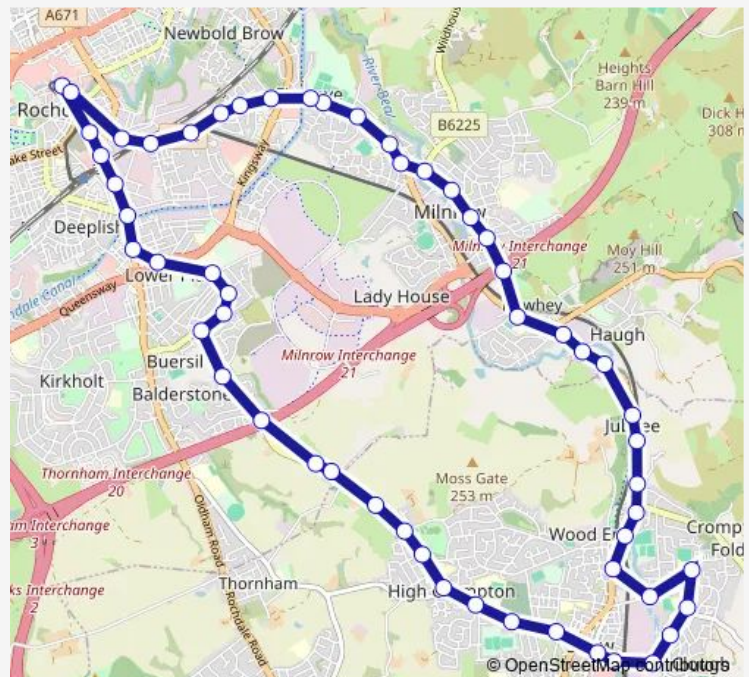

### Direction

Shaw & Crompton Metrolink Stop — Rochdale Interchange

33 stops

[Open route schedule](#)

Shaw & Crompton Metrolink Stop

Cheetham Street

Leisure Centre

Grains Road

### Route schedule

Shaw & Crompton Metrolink Stop — Rochdale Interchange

Monday —

Tuesday —

Wednesday —

Thursday —

Friday —

Saturday —

### Route info

Direction: Shaw & Crompton Metrolink Stop

Stops: 33

Trip Duration: 0 hour 23 min

436 — Buckstones (Circular) - Rochdale

Bridge Street

Moorhouse Fold

Willows Lane

## Route info

Direction: Rochdale Interchange

Stops: 56

Trip Duration: 0 hour 50 min

Leisure Centre

Grains Road

Buckstones Terminus

George Street