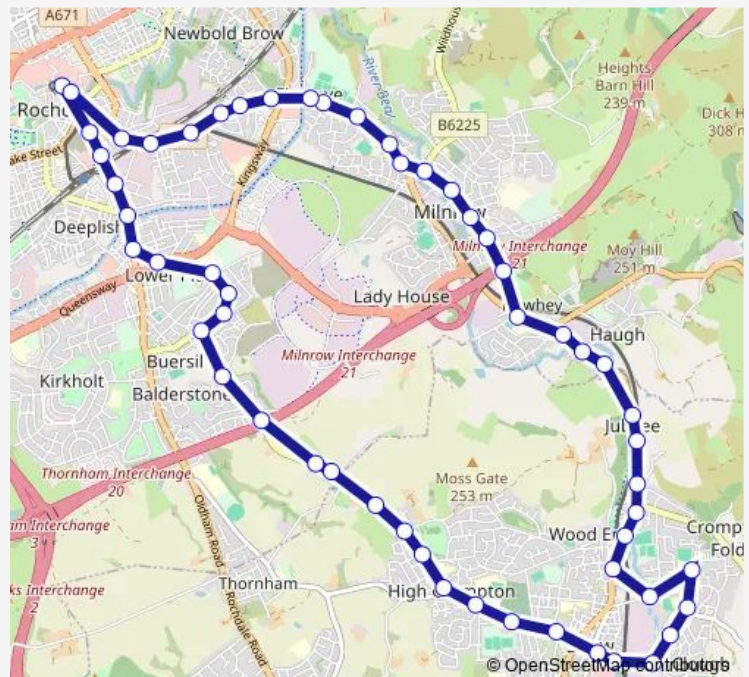

### Direction

Shaw & Crompton Metrolink Stop — Rochdale Interchange

33 stops

[Open route schedule](#)

Shaw & Crompton Metrolink Stop

Cheetham Street

Leisure Centre

Grains Road

### Route schedule

Shaw & Crompton Metrolink Stop — Rochdale Interchange

Monday —

Tuesday —

Wednesday —

Thursday —

Friday —

Saturday —

### Route info

Direction: Shaw & Crompton Metrolink Stop

Stops: 33

Trip Duration: 0 hour 23 min

436 — Buckstones (Circular) - Rochdale

Bridge Street

Moorhouse Fold

Willows Lane

## Route info

Direction: Rochdale Interchange

Stops: 56

Trip Duration: 0 hour 50 min

Leisure Centre

Grains Road

Buckstones Terminus

George Street