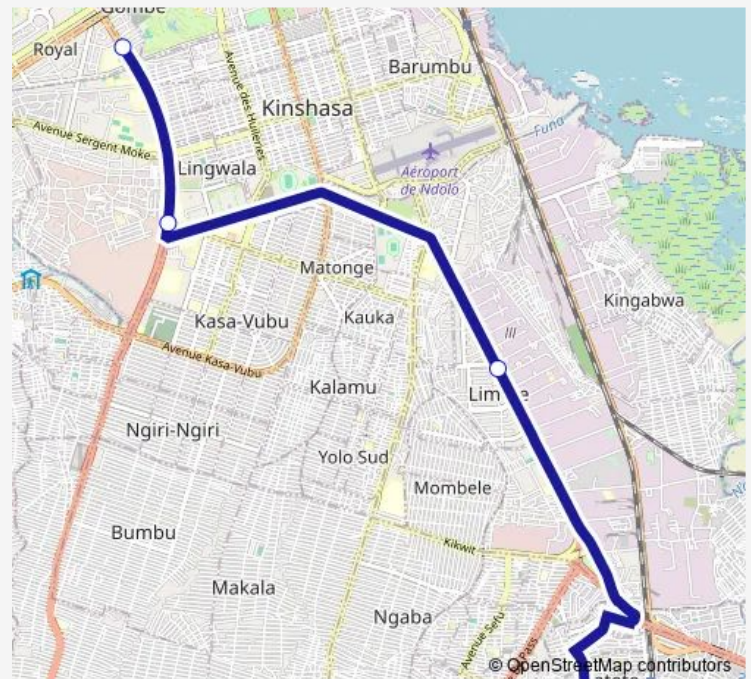

Saturday —

Sunday —

Route info

Direction: unknown

Stops: 23

Trip Duration: 0 hour 35 min

■ Matete_TO _ Isc

unknown

unknown

Direction

Inconnu — Unknown

4 stops

[Open route schedule](#)

Inconnu

Unknown

Unknown

Saturday	—
----------	---

Sunday	—
--------	---

Route info

Direction: Inconnu

Stops: 4

Trip Duration: 0 hour 46 min

Direction

Unknown — Unknown

Unknown — Unknown

Monday	08:01
Tuesday	08:01
Wednesday	08:01
Thursday	08:01
Friday	08:01
Saturday	—
Sunday	—

Route info

Direction: Unknown

Stops: 5

Trip Duration: 0 hour 38 min

Direction

unknown — unknown