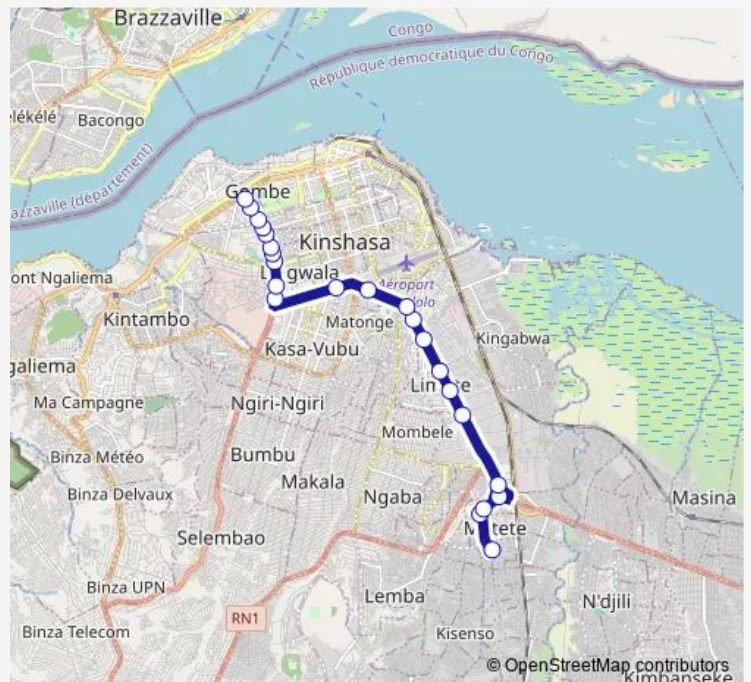

Friday 06:33

Saturday —

Sunday —

Route info

Direction: Unknown

Stops: 4

Trip Duration: 0 hour 46 min

■ Matete_TO_Isc

Direction

unknown — unknown

13 stops

[Open route schedule](#)

unknown

unknown

unknown

unknown

Saturday —

Sunday —

Route info

Direction: unknown

Stops: 13

Trip Duration: 0 hour 36 min

Direction

Unknown — Unknown

Saturday —

Sunday —

Route info

Direction: unknown

Stops: 23

Trip Duration: 0 hour 35 min

Direction

Inconnu — Inconnu