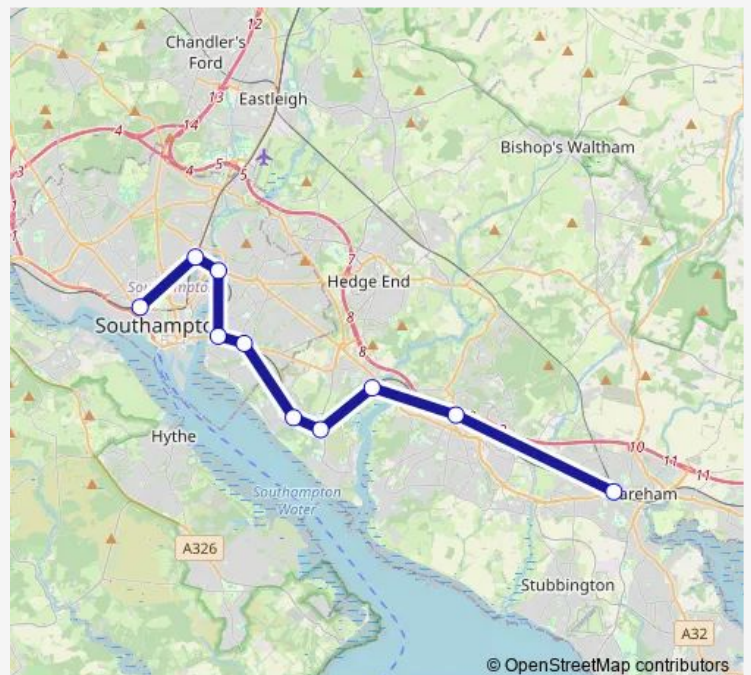

Rail Sw:Frm->Sou SW train service from FRM to Sou

[Go to website](#)

Direction

Fareham — Southampton Central

10 stops

[Open route schedule](#)

Fareham

Swanwick

Bursledon

Hamble

Netley

Sholing

Woolston

Bitterne

St Denys

Southampton Central

Route schedule

Fareham — Southampton Central

Monday —

Tuesday —

Wednesday —

Thursday —

Friday —

Saturday —

Sunday 07:06-10:06

Route info

Direction: Fareham

Stops: 10

Trip Duration: 0 hour 34 min

■ Sw:Frm->Sou — SW train service from FRM to Sou

Sw:Frm->Sou Rail time schedules and route maps are available in an offline PDF at busmaps.com. Use the busmaps.com website to see live bus times, train schedule or subway schedule, and step-by-step directions for all public transit in Southampton