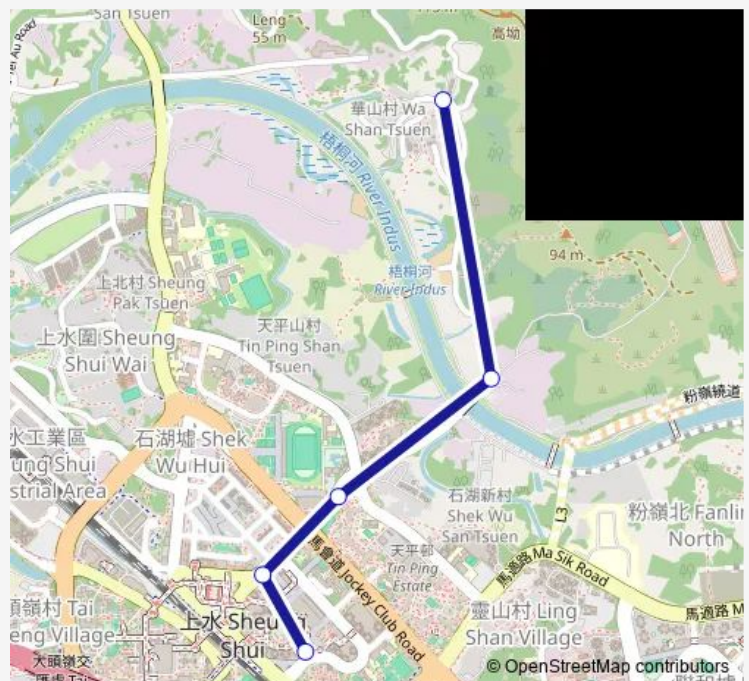

Bus 504 WA Shan Tsuen - Sheung Shui

[Go to website](#)

Direction

WA SHAN TSUEN ACCESS ROAD — CHI CHEONG ROAD, NEAR SHEUNG SHUI CENTRE BLOCK NO. 6

5 stops

[Open route schedule](#)

WA SHAN TSUEN ACCESS ROAD

SHEK WU SAN TSUEN (HO PAK SECTION) ACCESS ROAD, NEAR SHEK WU SAN TSUEN PUBLIC TOILET

LUNG SUM AVENUE, NEAR TIN YEE HOUSE, TIN PING ESTATE

LUNG SUM AVENUE, OUTSIDE LUNG FUNG GARDEN

CHI CHEONG ROAD, NEAR SHEUNG SHUI CENTRE BLOCK NO. 6

Route schedule

WA SHAN TSUEN ACCESS ROAD — CHI CHEONG ROAD, NEAR SHEUNG SHUI CENTRE BLOCK NO. 6

Monday	07:00-14:00
Tuesday	07:00-14:00
Wednesday	07:00-14:00
Thursday	07:00-14:00
Friday	07:00-14:00
Saturday	07:00-14:00
Sunday	07:00-14:00

Route info

Direction: WA SHAN TSUEN ACCESS ROAD

Stops: 5

Trip Duration: 0 hour 5 min

Route schedule

CHI CHEONG ROAD, NEAR SHEUNG SHUI CENTRE
BLOCK NO. 6 — WA SHAN TSUEN ACCESS ROAD

Monday 07:15-14:15

Tuesday 07:15-14:15

Wednesday 07:15-14:15

Thursday 07:15-14:15

Friday 07:15-14:15

Saturday 07:15-14:15