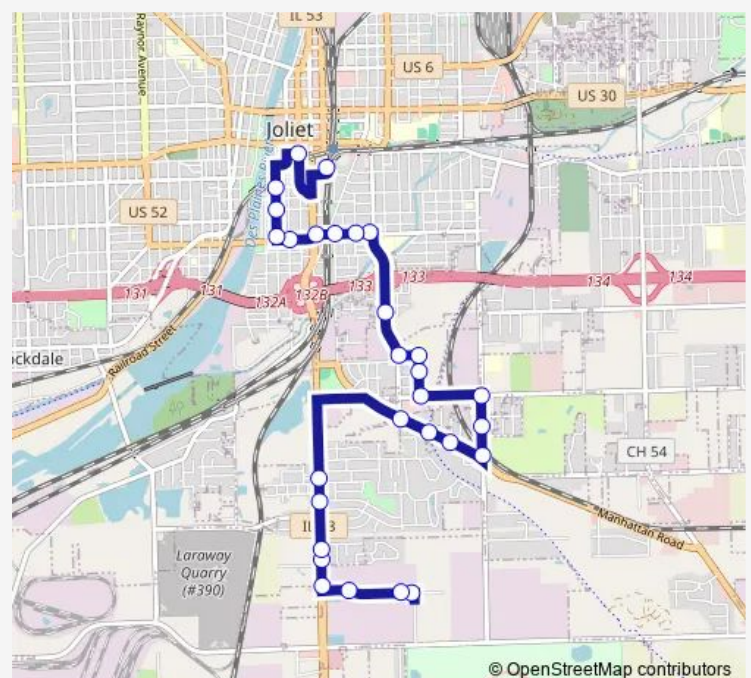

New Richards St & Colburn Ave

4th Ave & Richards St

4th Ave & Sherman St

Route schedule

Cashel Rd & Laraway Rd (at 250 Emerald Dr) — Pace Transit Center Bay J

Monday 05:45-19:40

Tuesday 05:45-19:40

Wednesday 05:45-19:40

Thursday 05:45-19:40

Friday 05:45-19:40

Saturday —

Sunday —

Route info

Direction: Cashel Rd & Laraway Rd (at 250 Emerald Dr)

Stops: 29

Trip Duration: 0 hour 22 min

Washington St & Ottawa St

Pace Transit Center Bay J

Direction

Pace Transit Center Bay J — Laraway Rd & Cashel Rd (at Silver Maple Ln)

26 stops

[Open route schedule](#)

Pace Transit Center Bay J

Des Plaines St & Dekalb St

Direction: Pace Transit Center Bay J

Stops: 26

Trip Duration: 0 hour 24 min

Laraway Rd & Chicago St

Laraway Rd & Cashel Rd (at Silver Maple Ln)

504 Bus time schedules and route maps are available in an offline PDF at busmaps.com. Use the busmaps.com website to see live bus times, train schedule or subway schedule, and step-by-step directions for all public transit in Joliet