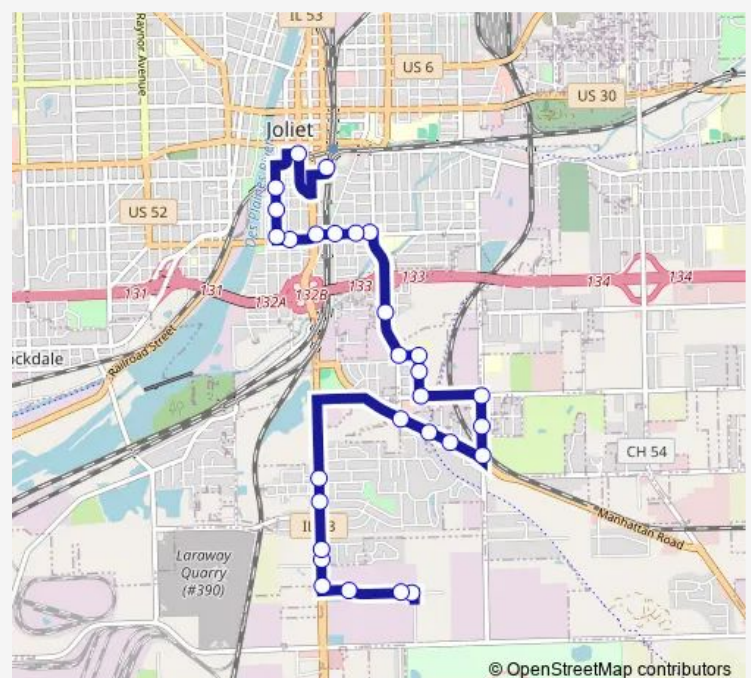

New Richards St & Colburn Ave

4th Ave & Richards St

4th Ave & Sherman St

Route schedule

Cashel Rd & Laraway Rd (at 250 Emerald Dr) — Pace Transit Center Bay J

Monday 05:45-19:40

Tuesday 05:45-19:40

Wednesday 05:45-19:40

Thursday 05:45-19:40

Friday 05:45-19:40

Saturday —

Sunday —

Route info

Direction: Cashel Rd & Laraway Rd (at 250 Emerald Dr)

Stops: 29

Trip Duration: 0 hour 22 min

Pace Transit Center Bay J

Direction

Pace Transit Center Bay J — Laraway Rd & Cashel Rd (at Silver Maple Ln)

26 stops

[Open route schedule](#)

Pace Transit Center Bay J

Des Plaines St & Dekalb St

Des Plaines St & Wallace St

Direction: Pace Transit Center Bay J

Stops: 26

Trip Duration: 0 hour 25 min

Laraway Rd & Chicago St

Laraway Rd & Cashel Rd (at Silver Maple Ln)

504 Bus time schedules and route maps are available in an offline PDF at busmaps.com. Use the busmaps.com website to see live bus times, train schedule or subway schedule, and step-by-step directions for all public transit in Joliet