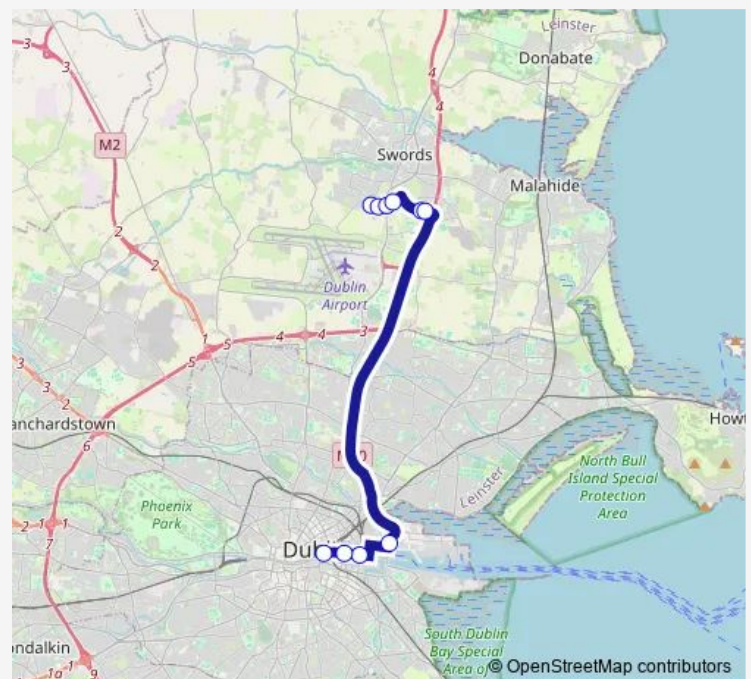

Bus 504 Rathingle, Boroimhe Estate - Dublin, Marlborough Street

[Go to website](#)

Direction

Boroimhe Laurels — Eden Quay

10 stops

[Open route schedule](#)

Boroimhe Laurels

Boroimhe Maples

Nevinstown Lane

Airside

Holywell Cres South

Holywell Close

East Wall Road

Convention Centre

Chq

Eden Quay

Route schedule

Boroimhe Laurels — Eden Quay

Monday 09:34

Tuesday 09:34

Wednesday 09:34

Thursday 09:34

Friday 09:34

Saturday —

Sunday —

Route info

Direction: Boroimhe Laurels

Stops: 10

Trip Duration: 0 hour 30 min

504 Bus time schedules and route maps are available in an offline PDF at busmaps.com. Use the busmaps.com website to see live bus times, train schedule or subway schedule, and step-by-step directions for all public transit in Swords