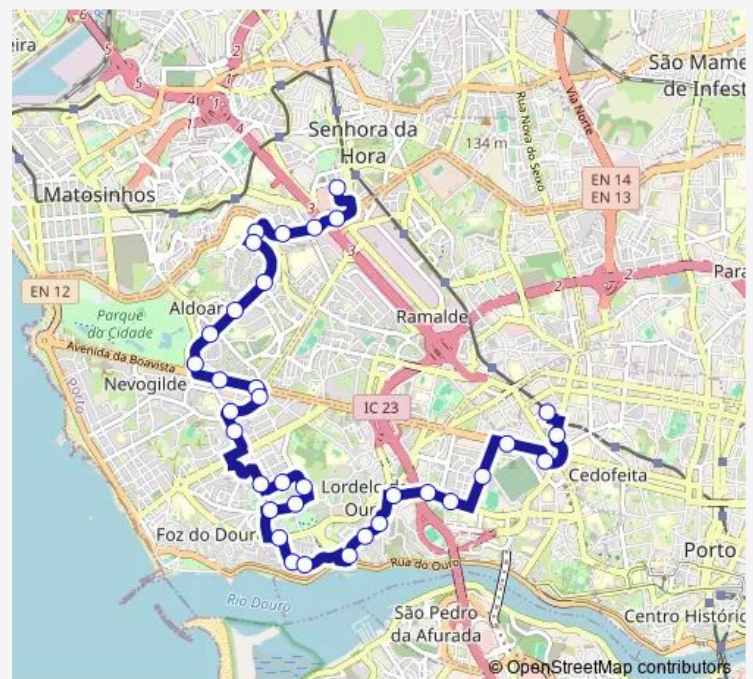

### Route schedule

Norteshopping — Casa DA Música (Metro)

Monday	06:10-00:30 <sup>+1</sup>
Tuesday	06:10-00:30 <sup>+1</sup>
Wednesday	06:10-00:30 <sup>+1</sup>
Thursday	06:10-00:30 <sup>+1</sup>
Friday	06:10-00:30 <sup>+1</sup>
Saturday	06:10-00:30 <sup>+1</sup>
Sunday	06:15-00:30 <sup>+1</sup>

### Route info

Direction: Norteshopping

Stops: 34

Trip Duration: 0 hour 43 min

504 — Boavista - Norteshopping

Pousada Juventude

Paulo DA Gama

Fluvial