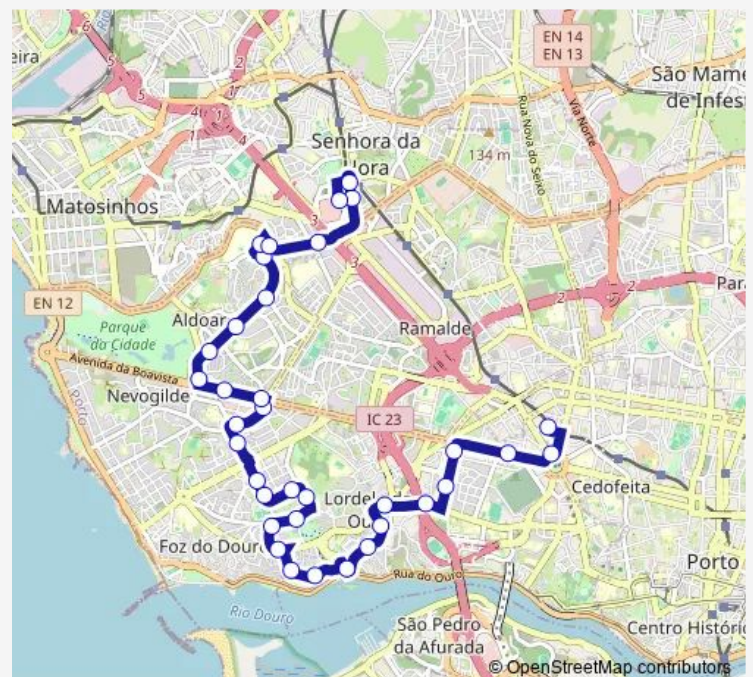

BR. DA Pasteleira

Igreja N.Sra DA Ajuda

Campo Pasteleira

Route schedule

Norteshopping — Casa DA Música (Metro)

Monday	06:10-00:30 ⁺¹
Tuesday	06:10-00:30 ⁺¹
Wednesday	06:10-00:30 ⁺¹
Thursday	06:10-00:30 ⁺¹
Friday	06:10-00:30 ⁺¹
Saturday	06:10-00:30 ⁺¹
Sunday	06:15-00:30 ⁺¹

Route info

Direction: Norteshopping

Stops: 35

Trip Duration: 0 hour 38 min

504 — Boavista - Norteshopping

Pasteleira

Pousada Juventude

Paulo DA Gama

Sunday 06:20-23:50

Route info

Direction: Casa DA Música (Metro)

Stops: 35

Trip Duration: 0 hour 38 min

Bairro Ant. Aroso

Igreja DE Aldoar

Pedra Verde