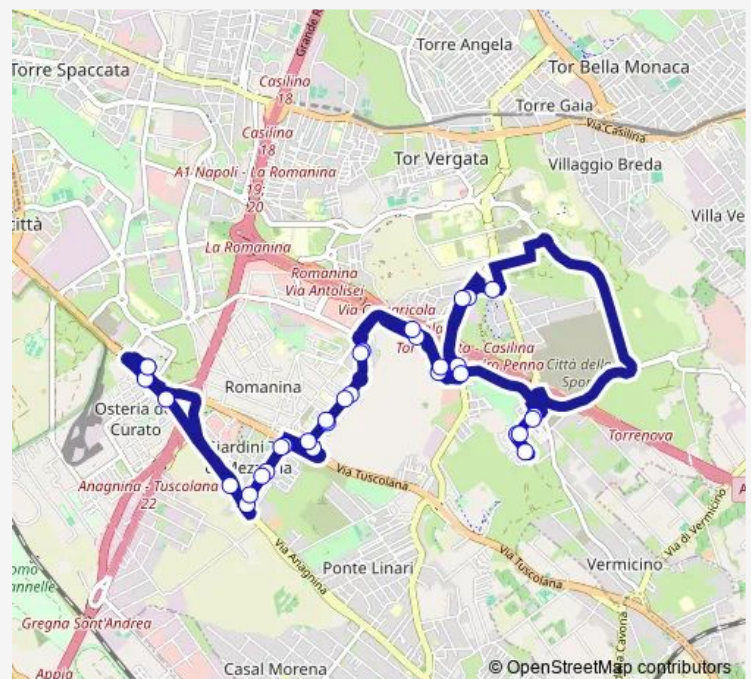

### Route schedule

Anagnina (Ma) — Anagnina (Ma)

Monday	—
Tuesday	—
Wednesday	—
Thursday	—
Friday	05:20-24:00
Saturday	05:20-24:00
Sunday	05:20-24:00

### Route info

Direction: Anagnina (Ma)

Stops: 33

Trip Duration: 0 hour 53 min

504

BusMaps

Sartre/Mastronardi

Berkeley/Passolombardo

## Route info

Direction: Anagnina (Ma)

Stops: 37

Trip Duration: 0 hour 54 min

Berkeley/Passolombardo

TOR Vergata/Palosci

Schiavonetti/TOR Vergata

Schiavonetti/Asl