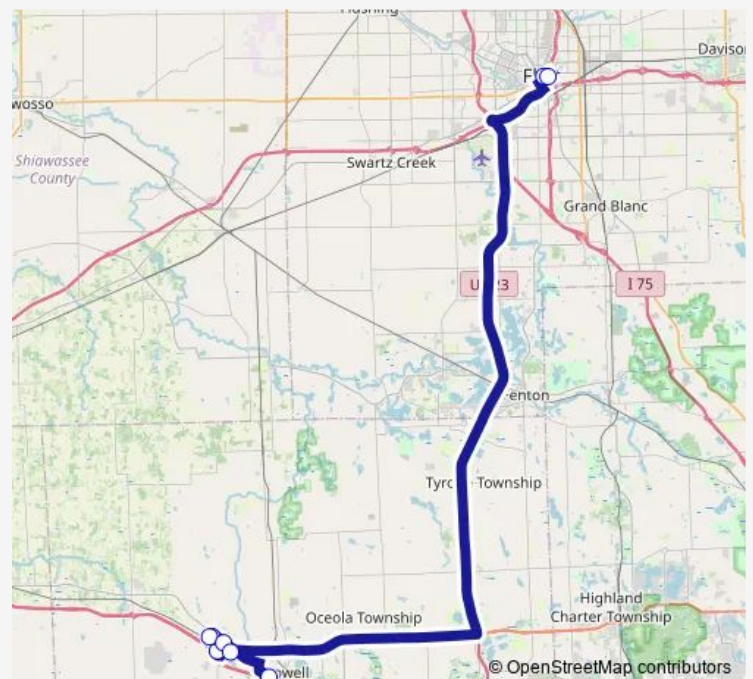

Monday 01:25-21:45

Tuesday 01:25-21:45

Wednesday 01:25-21:45

Thursday 01:25-21:45

Friday 01:25-21:45

Saturday 01:25-21:25

Sunday 01:25-21:45

Route info

Direction: BAY #6 Transfer Center

Stops: 8

Trip Duration: 1 hour 30 min

504 — Howell

Direction

Tribar Manufacturing Llc — 4th and Chavez

6 stops

[Open route schedule](#)

Monday	23:10
Tuesday	23:10
Wednesday	23:10
Thursday	23:10
Friday	23:10
Saturday	—
Sunday	23:10

Route info

Direction: Tribar Manufacturing Llc

Stops: 6

Trip Duration: 1 hour 15 min

Direction

Hatch Stampings — 4th and Chavez

6 stops

[Open route schedule](#)

Hatch Stampings

Carcoustics

Thai Summit

Eberspaecher

BAY #6 Transfer Center

4th and Chavez