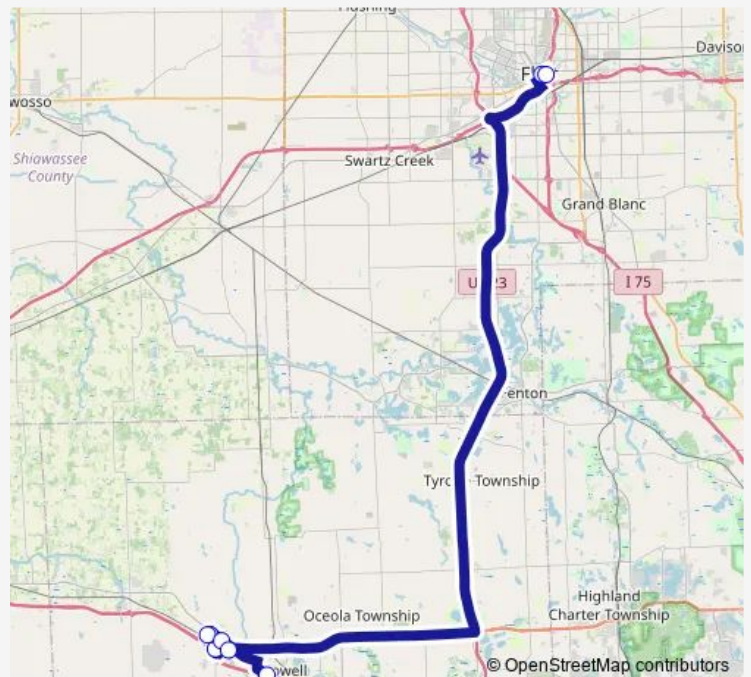

### Route schedule

BAY #6 Transfer Center — Carcoustics

Monday 01:25-21:45

Tuesday 01:25-21:45

Wednesday 01:25-21:45

Thursday 01:25-21:45

Friday 01:25-21:45

Saturday 01:25-21:25

### Route info

Direction: BAY #6 Transfer Center

Stops: 8

Trip Duration: 1 hour 30 min

504 — Howell

**Direction**

Tribar Manufacturing Llc — 4th and Chavez

6 stops