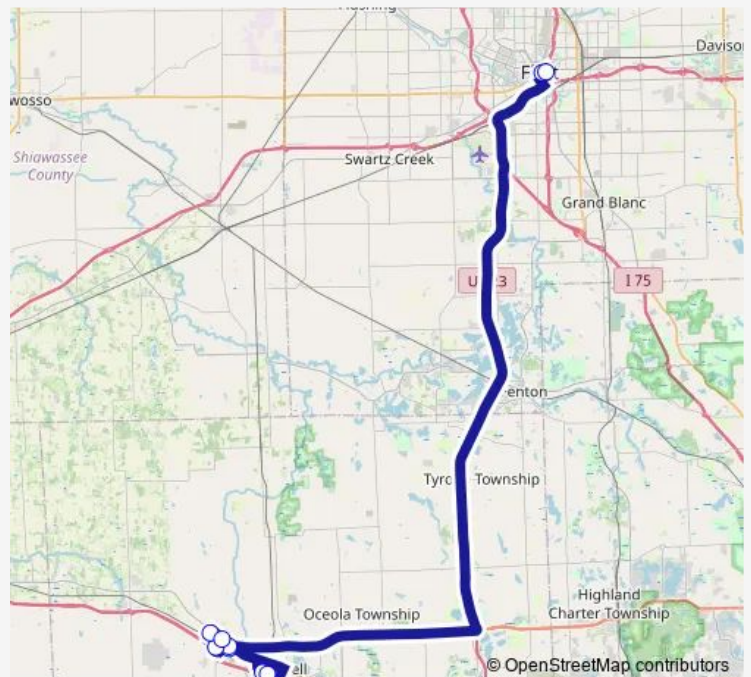

Thai Summit

Novares

Thomson Plastic

Tribar Manufacturing Llc

Grupo Antolin

BAY #6 Transfer Center

E 3rd St & Chavez

Route schedule

Route info

Direction: Carcoustics

Stops: 9

Trip Duration: 1 hour 40 min

504 — Howell

Direction

Novares — E 3rd St & Chavez

7 stops

Sunday 15:15

Route info

Direction: Novares

Stops: 7

Trip Duration: 1 hour 20 min

Direction

E 3rd St & Chavez — Thai Summit

6 stops

E 3rd St & Chavez — Thai Summit

Monday	21:27
Tuesday	21:27
Wednesday	21:27
Thursday	21:27
Friday	21:27
Saturday	—
Sunday	21:27

Route info

Direction: E 3rd St & Chavez

Stops: 6

Trip Duration: 1 hour 13 min

Direction