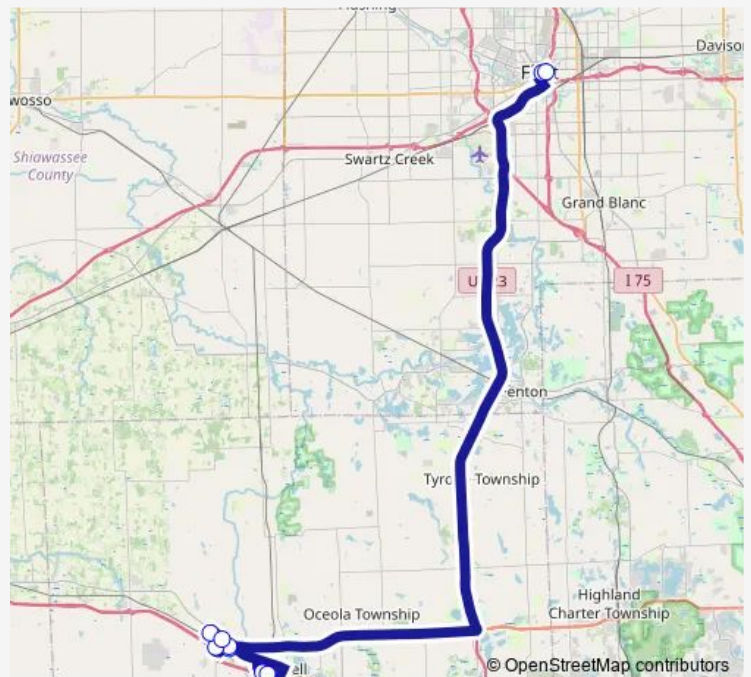

### Direction

Carcoustics — E 3rd St & Chavez

9 stops

[Open route schedule](#)

Carcoustics

Durant & Highland

Thai Summit

Novares

### Route schedule

Carcoustics — E 3rd St & Chavez

Monday 10:55-02:55<sup>+1</sup>

Tuesday 10:55-02:55<sup>+1</sup>

Wednesday 10:55-02:55<sup>+1</sup>

Thursday 10:55-02:55<sup>+1</sup>

Friday 10:55-02:55<sup>+1</sup>

### Route info

Direction: Carcoustics

Stops: 9

Trip Duration: 1 hour 40 min

504 — Howell

## Direction

E 3rd St & Chavez — Thai Summit

6 stops

[Open route schedule](#)

E 3rd St & Chavez

W 8th St & S Grand Traverse St

Grupo Antolin

Thomson Plastic