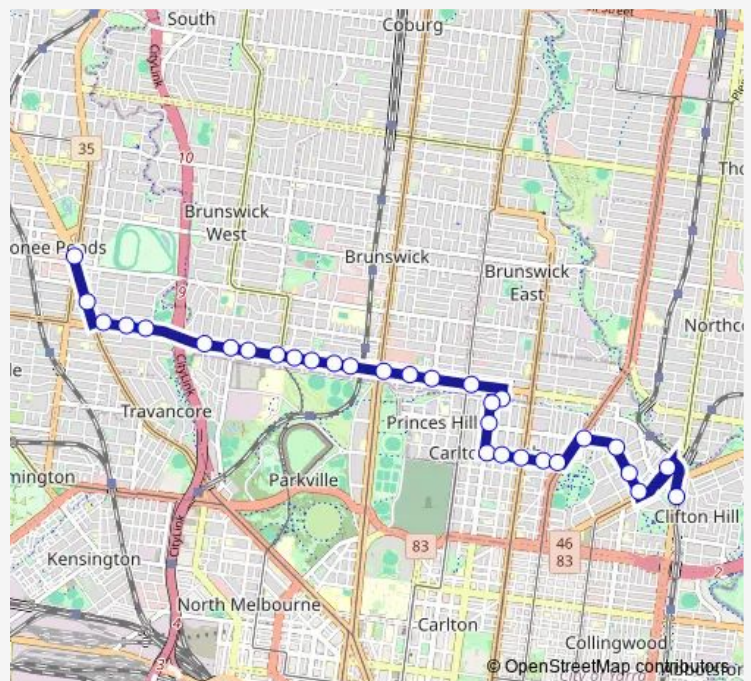

Bus 504 Clifton Hill - Moonee Ponds

[Go to website](#)

Direction

Clifton Hill Station/Hoddle St (Clifton Hill) — Moonee Ponds Interchange/Mt Alexander Rd (Moonee Ponds)

32 stops

[Open route schedule](#)

- Clifton Hill Station/Hoddle St (Clifton Hill)
- Hoddle St/North Tce (Clifton Hill)
- Gold St/North Tce (Clifton Hill)
- Queens Pde/Michael St (Fitzroy North)
- Park Pde/Michael St (Fitzroy North)
- Fitzroy High School/Michael St (Fitzroy North)
- St Georges Rd/Scotchmer St (Fitzroy North)
- St Georges Rd/Reid St (Fitzroy North)
- Rae St/Reid St (Fitzroy North)
- Nicholson St/Reid St (Fitzroy North)
- Canning St/Richardson St (Carlton North)
- Rathdowne St/Richardson St (Carlton North)
- Pigdon St/Rathdowne St (Carlton North)
- Park St/Rathdowne St (Carlton North)
- Park St/Amess St (Carlton North)
- Lygon St/Brunswick Rd (Brunswick East)
- Ewing St/Brunswick Rd (Brunswick)
- Stranger St/Brunswick Rd (Brunswick)
- Sydney Rd/Brunswick Rd (Brunswick)
- Jewell Railway Station/Brunswick Rd (Brunswick)
- Dollman St/Brunswick Rd (Brunswick)

Route schedule

Clifton Hill Station/Hoddle St (Clifton Hill) — Moonee Ponds Interchange/Mt Alexander Rd (Moonee Ponds)

Monday	06:19-21:10
Tuesday	06:19-21:10
Wednesday	06:19-21:10
Thursday	06:19-21:10
Friday	06:19-21:10
Saturday	07:14-21:37
Sunday	07:36-20:54

Route info

Direction: Clifton Hill Station/Hoddle St (Clifton Hill)

Stops: 32

Trip Duration: 0 hour 35 min

504 — Clifton Hill - Moonee Ponds

Gray St/Brunswick Rd (Brunswick)

Mcvean St/Brunswick Rd (Brunswick)

Grantham St/Brunswick Rd (Brunswick West)

Fleming St/Brunswick Rd (Brunswick West)

Guthrie St/Brunswick Rd (Brunswick West)

Manica St/Brunswick Rd (Brunswick West)

Ormond Park/Ormond Rd (Ascot Vale)

Stuart St/Ormond Rd (Ascot Vale)