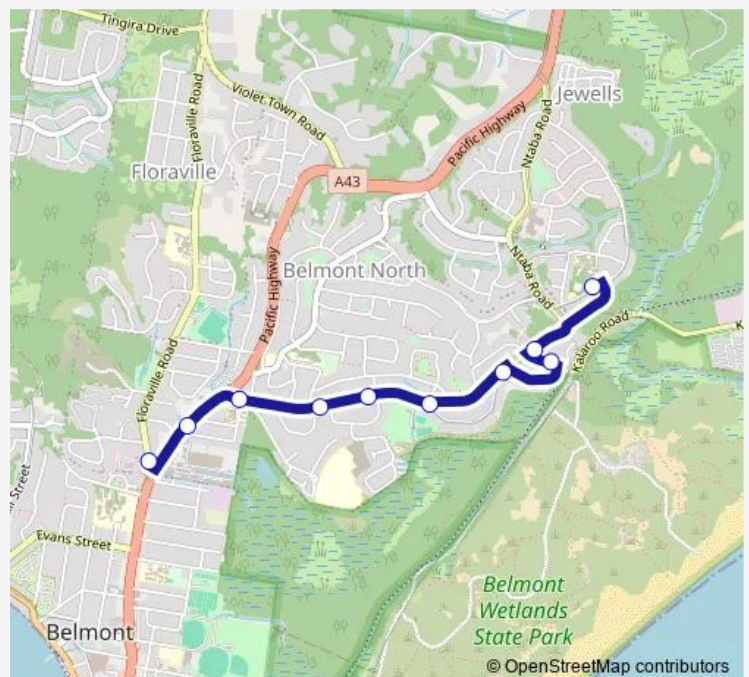

Belmont Bus Depot, Floraville Rd

Route schedule

Jewells Primary School, Fencott Dr — Belmont Bus Depot, Floraville Rd

Monday 15:35

Tuesday 15:35

Wednesday 15:35

Thursday 15:35

Friday 15:35

Saturday —

Sunday —

Route info

Direction: Jewells Primary School, Fencott Dr

Stops: 10

Trip Duration: 0 hour 7 min

Direction

Belmont Bus Depot, Floraville Rd — Jewells Primary School, Fencott Dr

9 stops

[Open route schedule](#)

Belmont Bus Depot, Floraville Rd

Pacific Hwy At York Cres

Wommara Av After Pacific Hwy

Wommara Av Opp Master St

Wommara Av After Master St

Wommara Av After Prince St

Railway Cres After Wommara Av

Railway Cres After Kalaroo Rd

Jewells Primary School, Fencott Dr

Route schedule

Belmont Bus Depot, Floraville Rd — Jewells Primary School, Fencott Dr

Monday 09:00

Tuesday 09:00