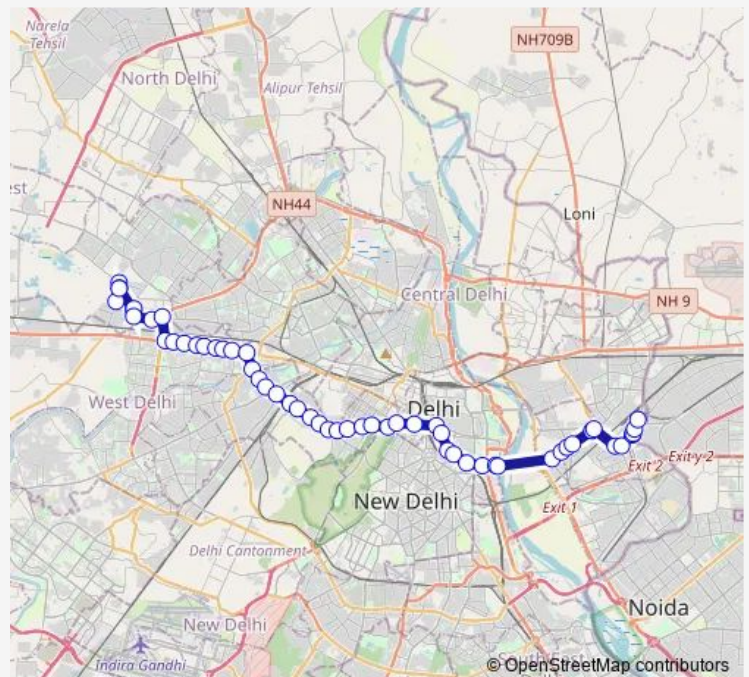

### Route schedule

Sultanpuri Terminal — Anand Vihar Isbt Main Road

Monday 00:45-04:25

Tuesday 00:45-04:25

Wednesday 00:45-04:25

Thursday 00:45-04:25

Friday 00:45-04:25

Saturday 00:45-04:25

### Route info

Direction: Sultanpuri Terminal

Stops: 54

Trip Duration: 2 hour 4 min

■ 0943(NS)Down

BusMaps

Moti Nagar Industrial Area

Shadipur Depot