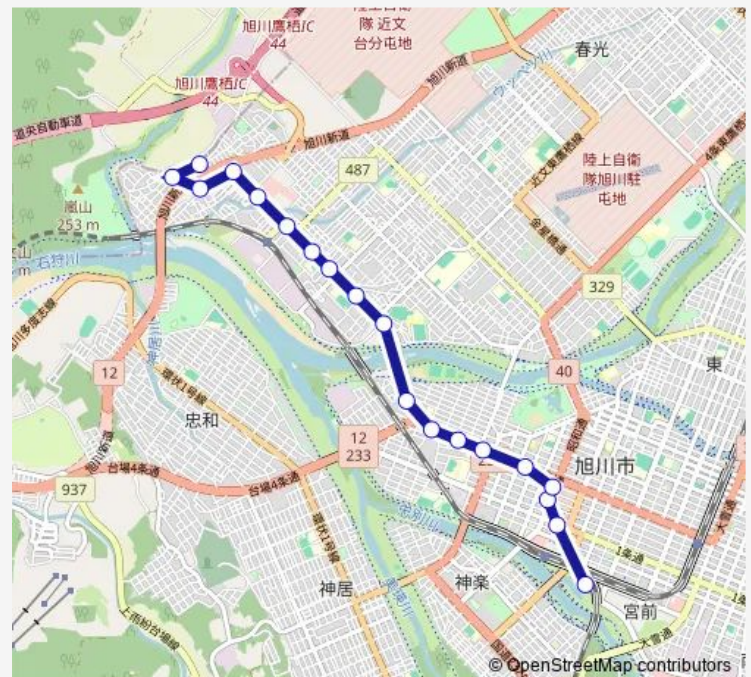

Wednesday 09:05-20:15

Thursday 09:05-20:15

Friday 09:05-20:15

Saturday 09:05-20:15

Sunday 09:05-20:15

Route info

Direction: 旭岡 3 丁目

Stops: 16

Trip Duration: 0 hour 33 min

3-森山病院・近文線

Direction

森山病院前 — 旭岡 3 丁目

19 stops

[Open route schedule](#)

森山病院前

1 条 8 丁目

Saturday 07:41-22:00

Sunday 07:41-22:00

Route info

Direction: 森山病院前

Stops: 19

Trip Duration: 0 hour 35 min

3-森山病院・近文線 Bus time schedules and route maps are available in an offline PDF at busmaps.com. Use the busmaps.com website to see live bus times, train schedule or subway schedule, and step-by-step directions for all public transit in Asahikawa