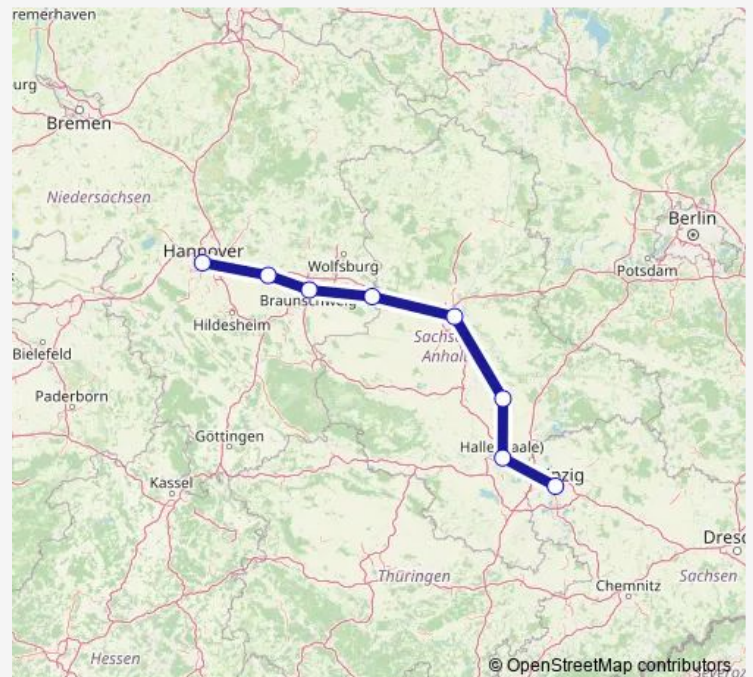

Magdeburg Hbf

Köthen

Halle(Saale)Hbf

Leipzig Hbf

### Route schedule

Hannover Hbf — Leipzig Hbf

Monday	—
Tuesday	—
Wednesday	—
Thursday	15:09
Friday	15:09
Saturday	—
Sunday	—

### Route info

Direction: Hannover Hbf

Stops: 8

Trip Duration: 2 hour 56 min

■ IC 1949

## Direction

Hannover Hbf — Leipzig Hbf

8 stops

[Open route schedule](#)

Hannover Hbf

Peine

Braunschweig Hbf

Helmstedt