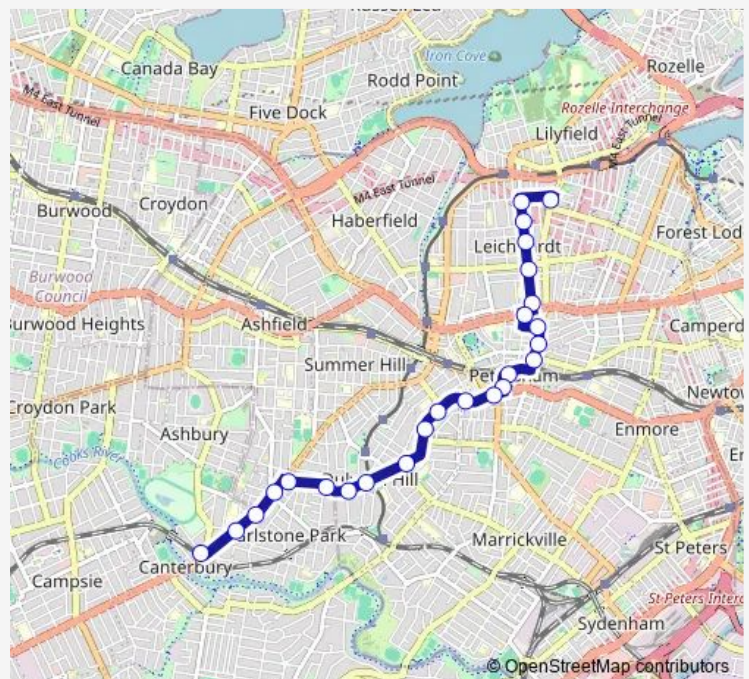

New Canterbury Rd Opp Lewisham Public School

New Canterbury Rd At Morton Av

Dulwich Hill Shops, New Canterbury Rd

Dulwich Grove Light Rail, New Canterbury Rd

New Canterbury Rd At Myra Rd

New Canterbury Rd At Duntroon St

Route schedule

Balmain Rd Opp Alfred St — Canterbury Station, Broughton St, Stand D

Monday	15:23-15:25
Tuesday	14:33-14:35
Wednesday	15:23-15:27
Thursday	15:23-15:25
Friday	15:23-15:25
Saturday	—
Sunday	—

Route info

Direction: Balmain Rd Opp Alfred St

Stops: 25

Trip Duration: 0 hour 30 min

New Canterbury Rd Before Canterbury Rd

Canterbury-Hurlstone Park RSL Club, Canterbury Rd

Canterbury Rd At Dunkeld Av

Canterbury Rd At Church St