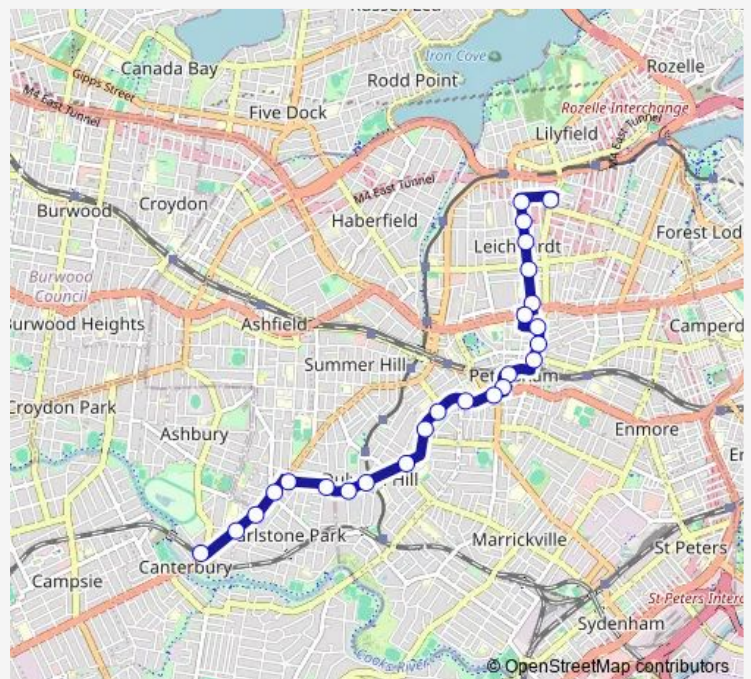

- Balmain Rd Opp Alfred St
- Pioneers Memorial Park, Norton St
- Norton St At Allen St
- Norton St Opp Carlisle St
- Leichhardt Public School, Norton St
- Norton St Before Parramatta Rd
- Taverners Hill Infants School, Railway St
- Tafe Petersham, Fort St
- Crystal St At Westbourne St
- Crystal St After Douglas St
- Trafalgar St Opp Petersham Station
- Audley St At Fisher St
- New Canterbury Rd Before Livingstone Rd
- New Canterbury Rd Before Wardell Rd
- New Canterbury Rd Opp Lewisham Public School
- New Canterbury Rd At Morton Av
- Dulwich Hill Shops, New Canterbury Rd
- Dulwich Grove Light Rail, New Canterbury Rd
- New Canterbury Rd At Myra Rd
- New Canterbury Rd At Duntroon St

Route schedule

Balmain Rd Opp Alfred St — Canterbury Station, Broughton St, Stand D

| | |
|-----------|-------------|
| Monday | 15:23-15:25 |
| Tuesday | 14:33-14:35 |
| Wednesday | 15:23-15:27 |
| Thursday | 15:23-15:25 |
| Friday | — |
| Saturday | — |
| Sunday | — |

Route info

Direction: Balmain Rd Opp Alfred St

Stops: 25

Trip Duration: 0 hour 30 min

683s — Sydney Secondary College, Leichhardt Campus to Canterbury Station **BusMaps**

New Canterbury Rd Before Canterbury Rd

Canterbury-Hurlstone Park RSL Club, Canterbury Rd

Canterbury Rd At Dunkeld Av

Canterbury Rd At Church St

Canterbury Station, Broughton St, Stand D

683s School Bus time schedules and route maps are available in an offline PDF at busmaps.com. Use the busmaps.com website to see live bus times, train schedule or subway schedule, and step-by-step directions for all public transit in Sydney