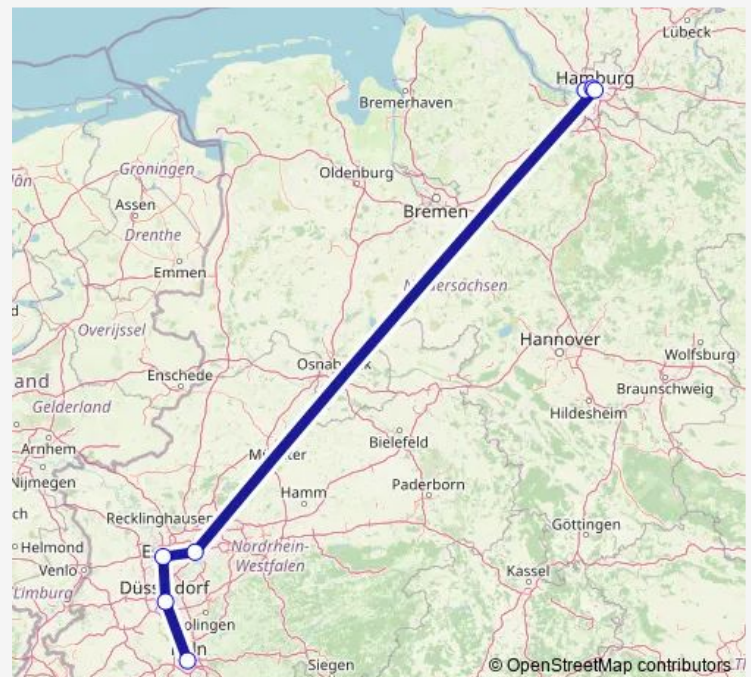

### Direction

Hamburg-Altona — Köln Hbf

7 stops

[Open route schedule](#)

Hamburg-Altona

Hamburg Dammtor

Hamburg Hbf

Essen Hbf

Duisburg Hbf

Düsseldorf Hbf

Köln Hbf

### Route schedule

Hamburg-Altona — Köln Hbf

Monday 15:56

Tuesday 15:56

Wednesday —

Thursday —

Friday 15:56

Saturday —

### Route info

Direction: Hamburg-Altona

Stops: 7

Trip Duration: 3 hour 49 min

■ IC 2195

IC 2195 Rail time schedules and route maps are available in an offline PDF at [busmaps.com](https://busmaps.com). Use the [busmaps.com](https://busmaps.com) website to see live bus times, train schedule or subway schedule, and step-by-step directions for all public transit in Hamburg