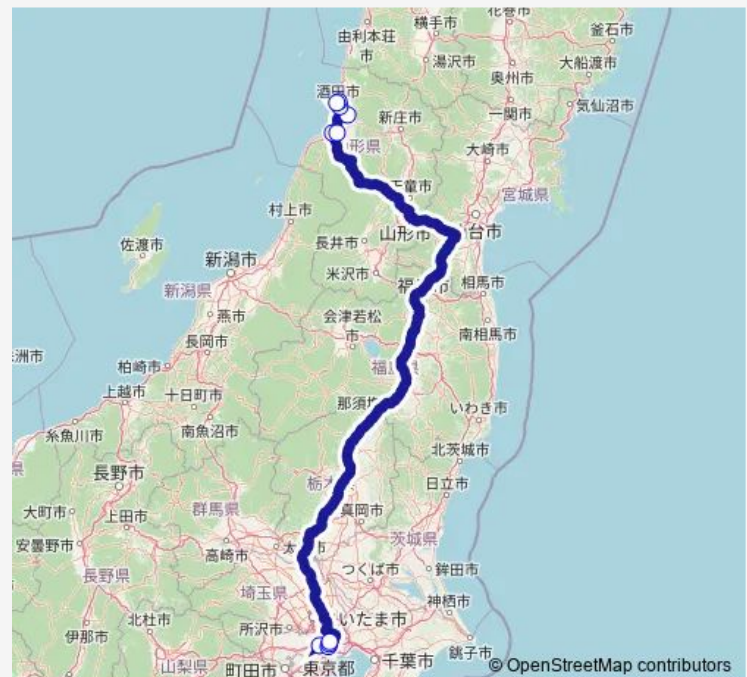

Sunday 21:55

Route info

Direction: 新宿南口

Stops: 10

Trip Duration: 8 hour 35 min

■ 新宿南口⇒酒田

新宿南口⇒酒田 Bus time schedules and route maps are available in an offline PDF at busmaps.com. Use the busmaps.com website to see live bus times, train schedule or subway schedule, and step-by-step directions for all public transit in Tokyo