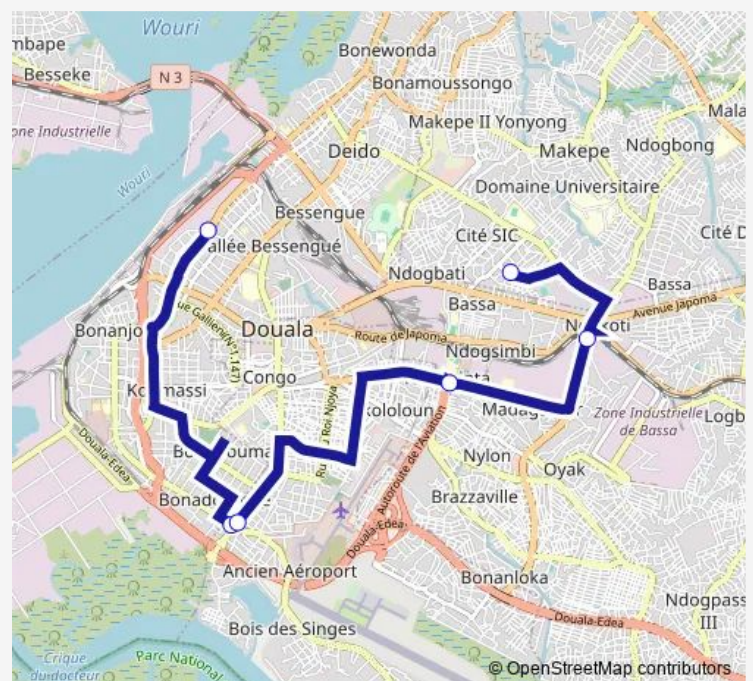

Communal Taxi Service Immeuble Socar to Nouvelle Route Cité

[Go to website](#)

Direction

Immeuble Tecno Akwa — Nouvelle Route Cité

6 stops

[Open route schedule](#)

Immeuble Tecno Akwa

Hotel de Lair, Bonapriso

Bonapriso Hôtel de l'air

Collège Saint Michel

Carrefour Ndokoti

Nouvelle Route Cité

Route schedule

Immeuble Tecno Akwa — Nouvelle Route Cité

Monday	14:35
Tuesday	14:35
Wednesday	14:35
Thursday	14:35
Friday	14:35
Saturday	14:35
Sunday	14:35

Route info

Direction: Immeuble Tecno Akwa

Stops: 6

Trip Duration: 1 hour 1 min

Immeuble Socar to Nouvelle Route Cité

Communal Taxi Service time schedules and route maps are available in an offline PDF at busmaps.com. Use the busmaps.com website to see live bus times, train schedule or subway schedule, and step-by-step directions for all public transit in Douala