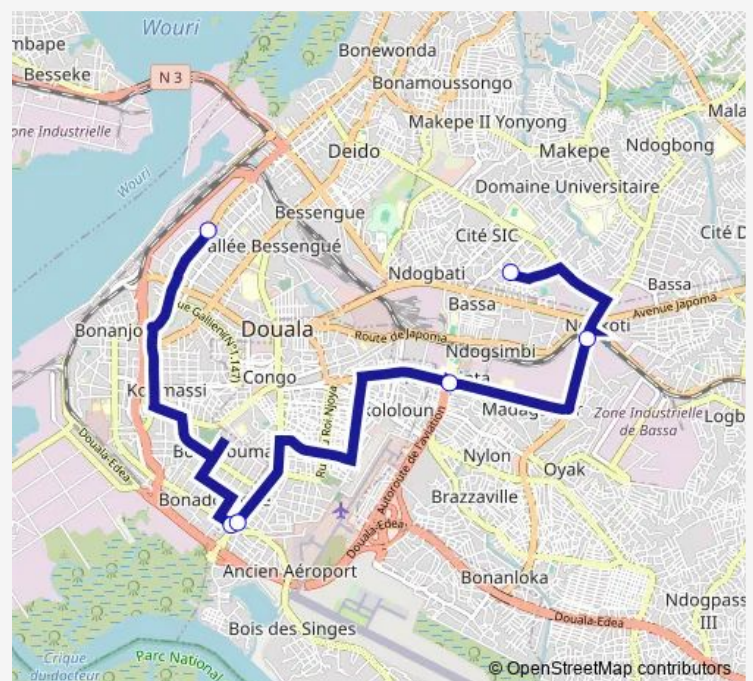

## Communal Taxi Service Immeuble Socar to Nouvelle Route Cité

[Go to website](#)

### Direction

Immeuble Tecno Akwa — Nouvelle Route Cité

6 stops

[Open route schedule](#)

Immeuble Tecno Akwa

Hotel de Lair, Bonapriso

Bonapriso Hôtel de l'air

Collège Saint Michel

### Route schedule

Immeuble Tecno Akwa — Nouvelle Route Cité

Monday	14:35
Tuesday	14:35
Wednesday	14:35
Thursday	14:35
Friday	14:35
Saturday	14:35
Sunday	14:35

### Route info

Direction: Immeuble Tecno Akwa

Stops: 6

Trip Duration: 1 hour 1 min

Immeuble Socar to Nouvelle Route Cité

Communal Taxi Service time schedules and route maps are available in an offline PDF at [busmaps.com](https://busmaps.com). Use the [busmaps.com](https://busmaps.com) website to see live bus times, train schedule or subway schedule, and step-by-step directions for all public transit in Douala