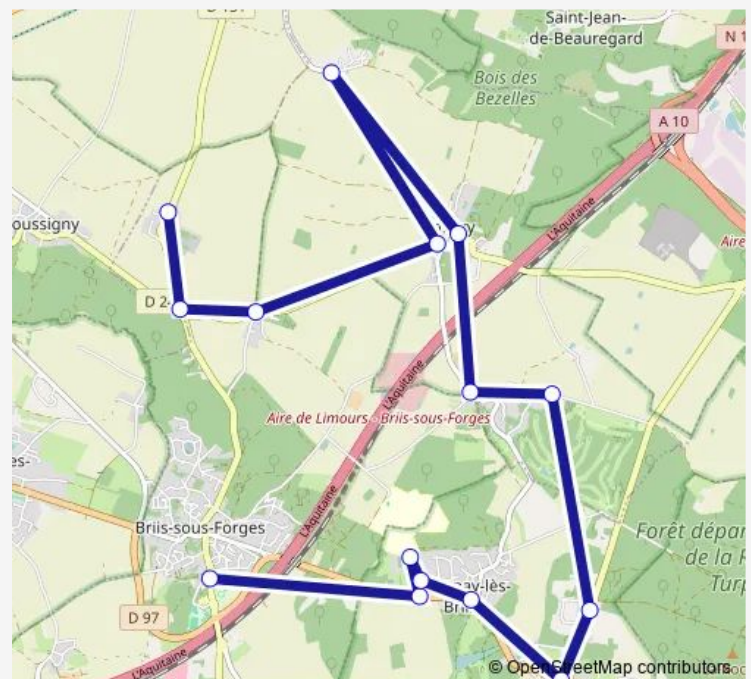

Mulleron

Place

La Brosse

Le Carmel

Clos Moissons

Collège Jean Monnet

Route schedule

Chante Coq — Collège Jean Monnet

Monday 08:02

Tuesday 08:02

Wednesday 08:02

Thursday 08:02

Friday —

Saturday —

Sunday —

Route info

Direction: Chante Coq

Stops: 8

Trip Duration: 0 hour 25 min

3928D

Direction

Collège Jean Monnet — Le Carmel

15 stops

[Open route schedule](#)

Mulleron

Place

La Brosse

Bois de Montmarre

Chante Coq

Clos Moissons

Le Carmel

Route schedule