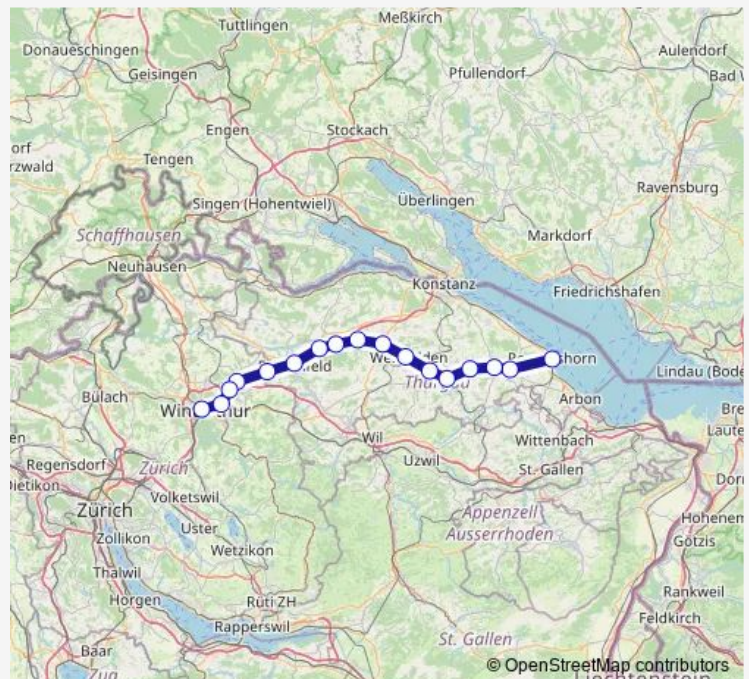

Route info

Direction: Romanshorn

Stops: 17

Trip Duration: 0 hour 50 min

■ Sn30

Direction

Winterthur — Romanshorn

17 stops