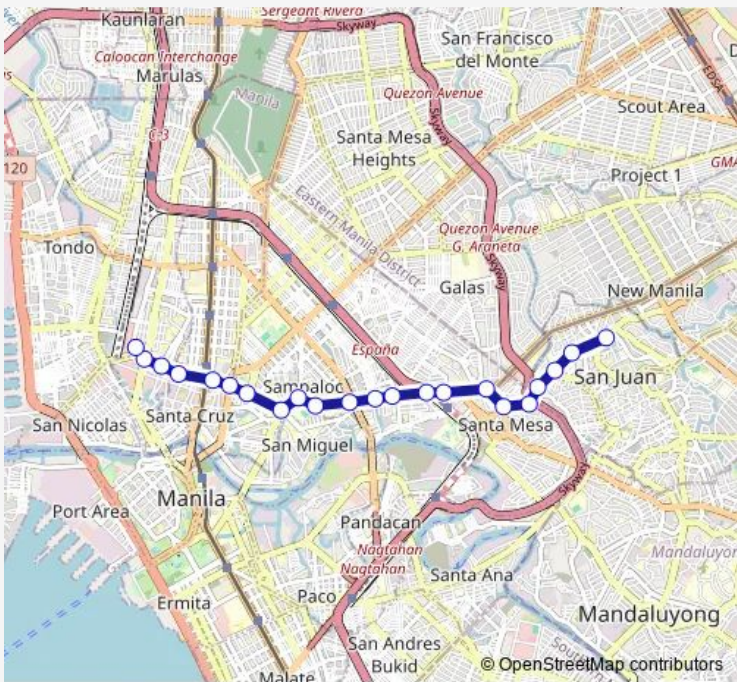

Bus Divisoria - SAN Juan via CM Recto

[Go to website](#)

Direction
 Corazon De Jesus / N.Domingo, Manila — Antonio Rivera, Manila

22 stops

[Open route schedule](#)

- Corazon De Jesus / N.Domingo, Manila
- N.Domingo, San Juan, Manila
- F. Blumentritt / N.Domingo Intersection, Manila
- N.Domingo / San Perfecto Intersection, Manila
- City Oil, Old Sta. Mesa, Manila
- Guadalcanal St, Manila
- Ramon Magsaysay Blvd, Manila
- Ramon Magsaysay Blvd / Altura Intersection, Manila
- Paltok / Ramon Magsaysay Blvd Intersection, Manila
- Pureza Extension / Ramon Magsaysay Blvd Intersection, Manila
- Ramon Magsaysay Blvd, Manila
- Ramon Magsaysay Blvd, Manila
- Ramon Magsaysay Blvd, Manila
- Jollibee Figueras Legarda / Bustillos Intersection, Manila
- Mendiola / Legarda Intersection, Manila
- Claro M. Recto Ave / Nicanor Reyes Street Intersection, Manila
- Claro M. Recto Ave / Quezon Blvd Intersection, Manila
- LRT Doroteo Jose-Recto Station Walkway / Rizal Avenue Intersection, Manila
- Teodora Alonzo / Claro M. Recto Ave Intersection, Manila

Route schedule

Corazon De Jesus / N.Domingo, Manila — Antonio Rivera, Manila

| | |
|-----------|-------|
| Monday | 00:00 |
| Tuesday | 00:00 |
| Wednesday | 00:00 |
| Thursday | 00:00 |
| Friday | 00:00 |
| Saturday | 00:00 |
| Sunday | 00:00 |

Route info

Direction: Corazon De Jesus / N.Domingo, Manila

Stops: 22

Trip Duration: 0 hour 33 min

Claro M. Recto Ave / Guillermo Masangkay Intersection,
Manila

Claro M. Recto Ave / Jose Abad Santos Ave. Intersection,
Manila

Antonio Rivera, Manila

Direction

Antonio Rivera, Manila — Corazon De Jesus / N.Domingo, Manila

24 stops

[Open route schedule](#)

Antonio Rivera, Manila

Narra / Padre Algue Street Intersection, Manila

Philipine Cultural College, Jose Abad Santos Ave., Intersection, Manila