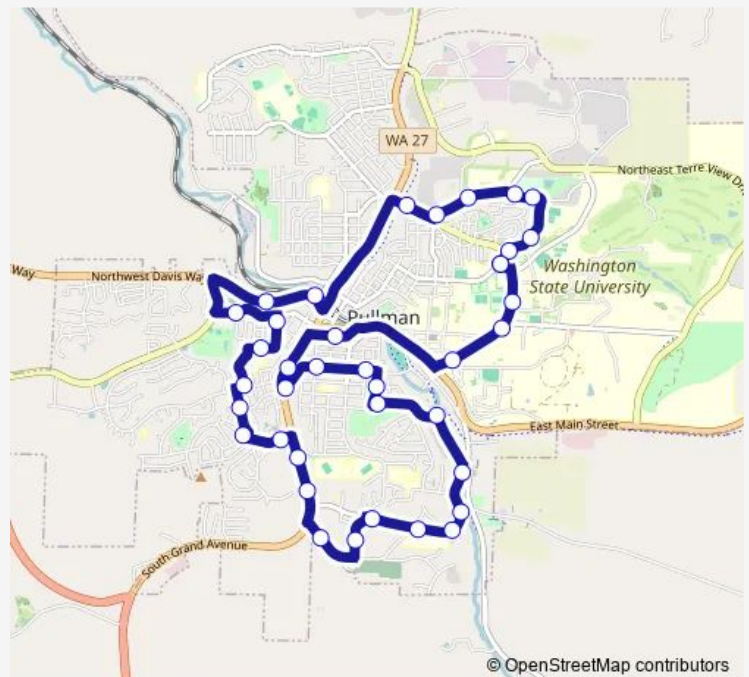

Valley Playfields

Emerald Downs

Providence Court

Mcdonalds North

Transfer Station

Welcome Wayside

Main and Cedar

Arbor and Main

Walmart

Route schedule

Flag Lane west bound — Flag Lane west bound

Monday 18:30-23:45

Tuesday 18:30-23:45

Wednesday 18:30-23:45

Thursday 18:30-23:45

Friday 18:30-23:45

Saturday 09:30-23:45

Sunday 10:00-16:45

Route info

Direction: Flag Lane west bound

Stops: 38

Trip Duration: 0 hour 39 min

© OpenStreetMap contributors

Lentil

BusMaps

opp. Banner Bank

Pullman Hospital

Summit Therapy

Village Centre Cinemas

opp. Pro Mall

Koppel Farm

Derby and Dilke