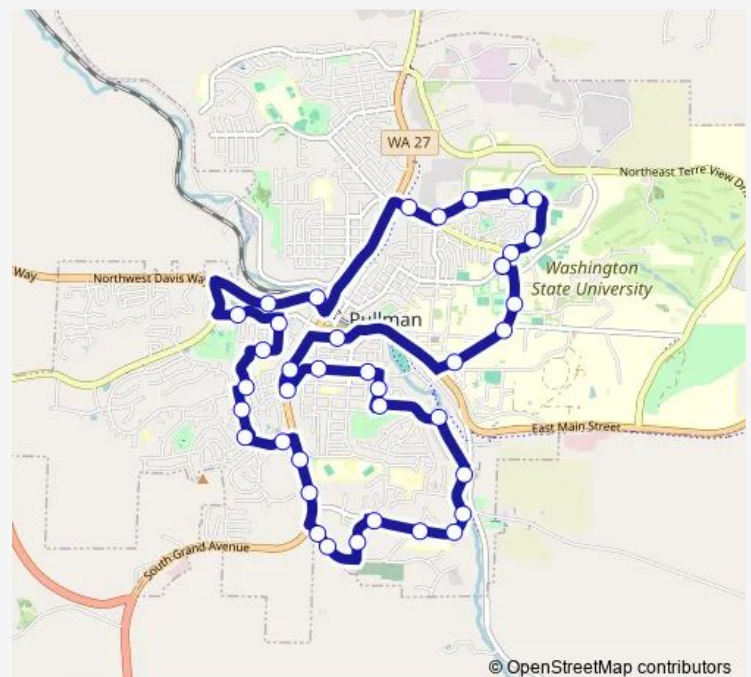

Valley Playfields

Emerald Downs

Providence Court

Mcdonalds North

Transfer Station

Welcome Wayside

Main and Cedar

Arbor and Main

Community Action Center

Route schedule

Flag Lane west bound — Flag Lane west bound

Monday 18:30-23:45

Tuesday 18:30-23:45

Wednesday 18:30-23:45

Thursday 18:30-23:45

Friday 18:30-23:45

Saturday 09:30-23:45

Sunday 10:00-16:45

Route info

Direction: Flag Lane west bound

Stops: 39

Trip Duration: 0 hour 39 min

Walmart

opp. Banner Bank

Pullman Hospital

Summit Therapy

Village Centre Cinemas

opp. Pro Mall

Koppel Farm

Derby and Dilke

Dilke and Ridgeview

South and Side