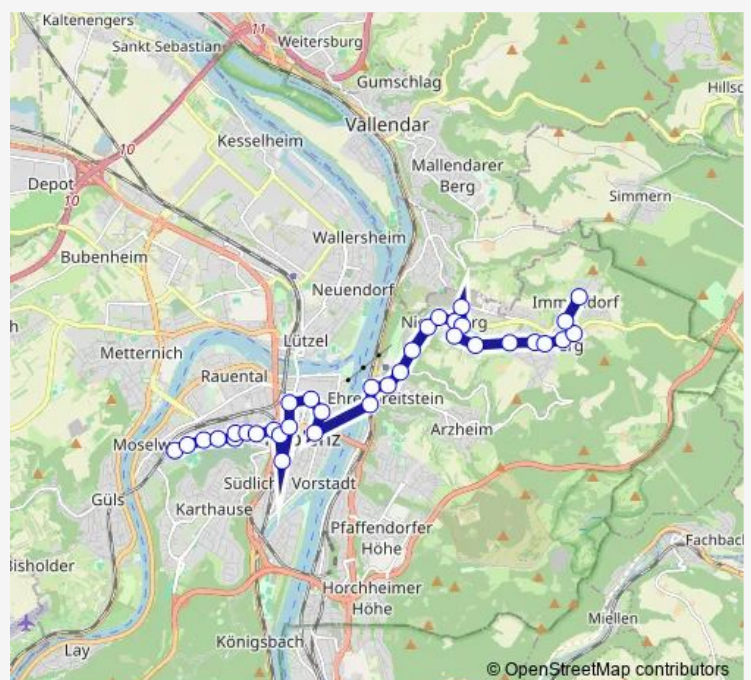

### Route schedule

Koblenz Immendorf Quellenweg — Koblenz Zentralplatz/Forum

Monday	—
Tuesday	07:03-19:33
Wednesday	—
Thursday	—
Friday	—
Saturday	—
Sunday	—

### Route info

Direction: Koblenz Immendorf Quellenweg

Stops: 16

Trip Duration: 0 hour 25 min