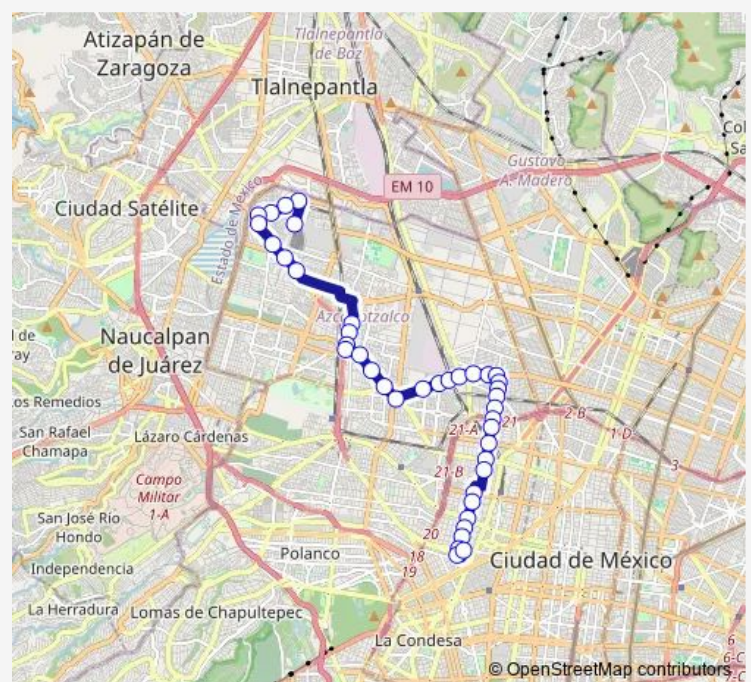

Pina

Plan de San Luis

Ferrocarril Central

Ceylan

Route schedule

Cetram Metro Rosario Anden A — Serapio Rendón - Antonio Caso

Monday 00:00

Tuesday 00:00

Wednesday 00:00

Thursday 00:00

Friday 00:00

Saturday 00:00

Sunday 00:00

Route info

Direction: Cetram Metro Rosario Anden A

Stops: 41

Trip Duration: 1 hour 17 min

59-A — Metro el Rosario - Sullivan

Calle 8

Calle 12

Cuitlahuac - Calle 16

Pino - Calle 7

Pino - Cuauhtémoc

Pino - Encarnación Ortiz

Thursday 00:00

Friday 00:00

Saturday 00:00

Sunday 00:00

Route info

Direction: Serapio Rendón - Antonio Caso

Stops: 47

Trip Duration: 1 hour 22 min