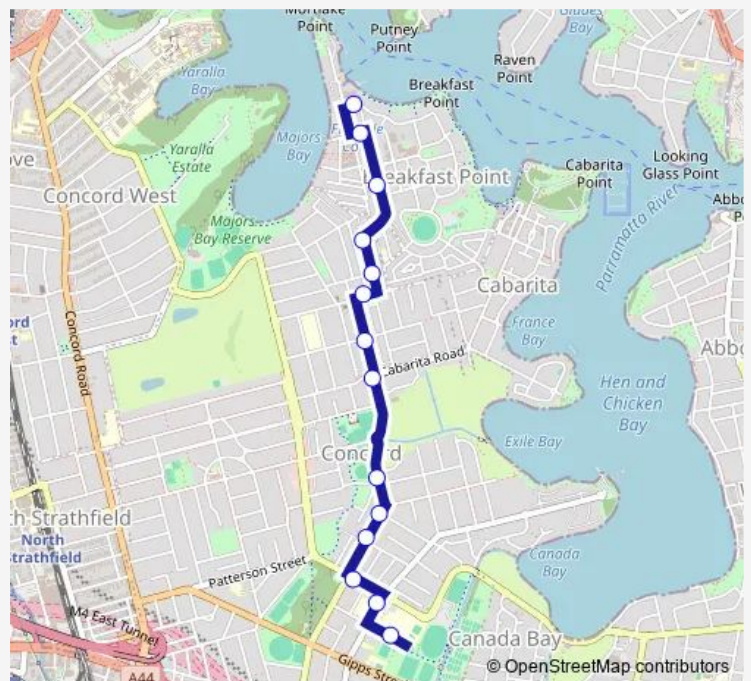

School Bus 662s Concord High School to Mortlake

[Go to website](#)

Direction

Concord High School, Stanley St — Whittaker St At Tennyson Rd

14 stops

[Open route schedule](#)

Concord High School, Stanley St

Burwood Rd At Crane St

Crane St At Broughton St

Broughton St At Richards Pl

Broughton St Opp La Mascotte Av

Greenlees Park, Ian Pde

Cabarita Junction, Frederick St

Frederick St At Archer St

Brays Rd At Watkin St

Gale St Opp St Patrick's Catholic Church

Gale St At Tennyson Rd

Tennyson Rd Before Mcdonald St

Northcote St At Tennyson Rd

Whittaker St At Tennyson Rd

Route schedule

Concord High School, Stanley St — Whittaker St At Tennyson Rd

Monday	15:05
Tuesday	15:05
Wednesday	15:05
Thursday	15:05
Friday	—
Saturday	—
Sunday	—

Route info

Direction: Concord High School, Stanley St

Stops: 14

Trip Duration: 0 hour 14 min

662s — Concord High School to Mortlake

662s School Bus time schedules and route maps are available in an offline PDF at busmaps.com. Use the busmaps.com website to see live bus times, train schedule or subway schedule, and step-by-step directions for all public transit in Sydney