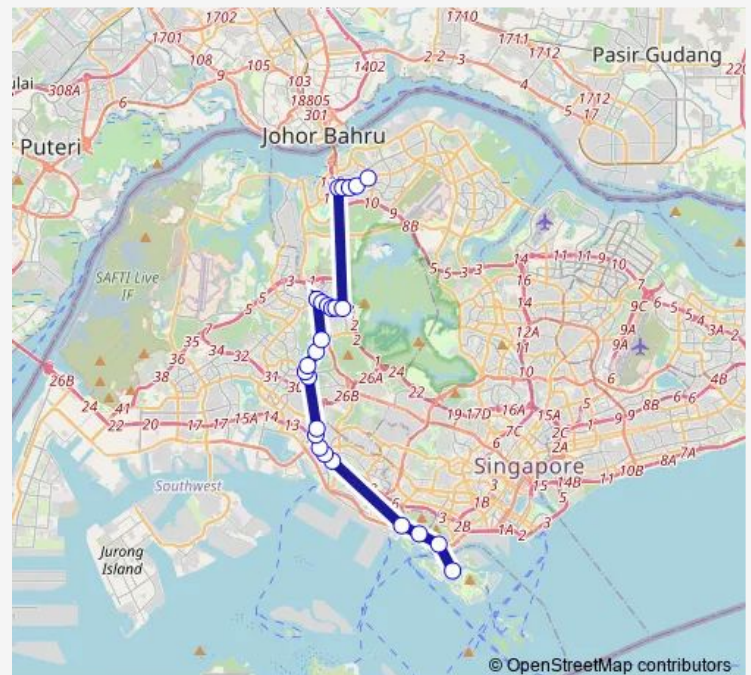

Bus 963r

[Go to website](#)

Direction

Resorts World Sentosa — Woodlands Int

25 stops

[Open route schedule](#)

Resorts World Sentosa

Opp Harbourfront Int

Thursday —

Friday —

Saturday 08:30

Sunday 08:30

Route info

Direction: Resorts World Sentosa

Stops: 25

Trip Duration: 2 hour 6 min

■ 963r

BusMaps

Marsiling Stn

Blk 173

Marsiling Mall

Woodlands Int

Direction

Woodlands Int — Resorts World Sentosa