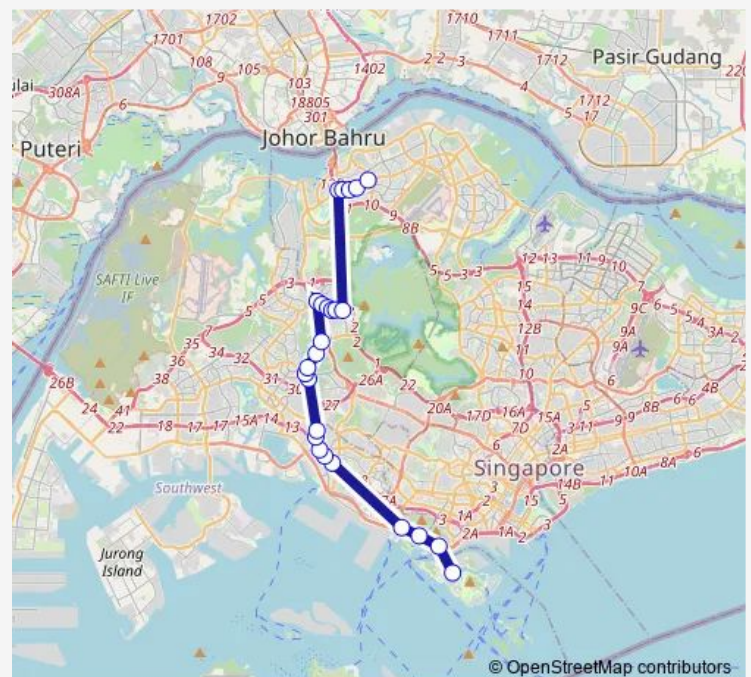

Bus 963R

[Go to website](#)

Direction

Resorts World Sentosa — Woodlands Int

25 stops

[Open route schedule](#)

Resorts World Sentosa

Opp Harbourfront Int

Thursday —

Friday —

Saturday 08:30

Sunday 08:30

Route info

Direction: Resorts World Sentosa

Stops: 25

Trip Duration: 2 hour 6 min

■ 963R

BusMaps

Marsiling Stn

Blk 173

Marsiling Mall

Woodlands Int

Direction

Woodlands Int — Resorts World Sentosa