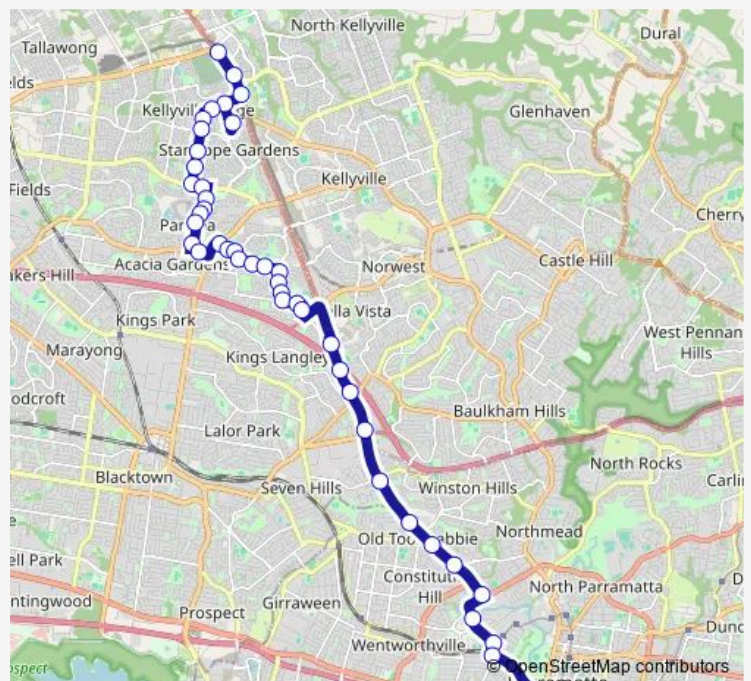

Bus 663 Parramatta to Rouse Hill Station via Glenwood

[Go to website](#)

Direction

Rouse Hill Station, North West Twy — Parramatta Station, Stand A1

44 stops

[Open route schedule](#)

- Rouse Hill Station, North West Twy
- Sanctuary, North West Twy
- Merriville, North West Twy
- Merriville Rd At Perfection Av
- St John Xxiii Primary School, School Grounds, Perfection Av
- Merriville Rd At Whitehall St
- Conrad Rd After Armour Av
- Conrad Rd Before Palace St
- Conrad Rd After Gunsynd St
- Conrad Rd At Oakvale Av
- Conrad Rd Before Stanhope Pkwy
- Stanhope Pkwy Opp Stanhope Village Shopping Centre
- Blacktown Leisure Centre Stanhope, Sentry Dr
- Sentry Dr Opp Golden Gr
- Sentry Dr Before Phoenix Av
- Sentry Rd Opp Parklea Correctional Centre
- Sentry Rd Opp Parklea Dr
- Quakers Hill Pkwy After Sentry Dr
- Sorrento Dr After Sunnyholt Rd
- Sorrento Dr After Dare St

Route schedule

Rouse Hill Station, North West Twy — Parramatta Station, Stand A1

Monday	05:27-18:55
Tuesday	05:27-18:55
Wednesday	05:27-18:55
Thursday	05:27-18:55
Friday	05:27-18:55
Saturday	—
Sunday	—

Route info

Direction: Rouse Hill Station, North West Twy

Stops: 44

Trip Duration: 1 hour 7 min

Sorrento Dr At Glenwood Park Dr

Forman Av Opp Arrowsmith St

Forman Av Opp Packsaddle St

Glenwood Reserve, Forman Av

Glenwood Park Dr Opp Ridge St

Westmead Station, Alexandra Av

Argyle St Before O'Connell St

Parramatta Station, Stand A1

Direction

Parramatta Station, Stand B4 — North West Twy Opp Rouse Hill Station

44 stops

[Open route schedule](#)

Parramatta Station, Stand B4