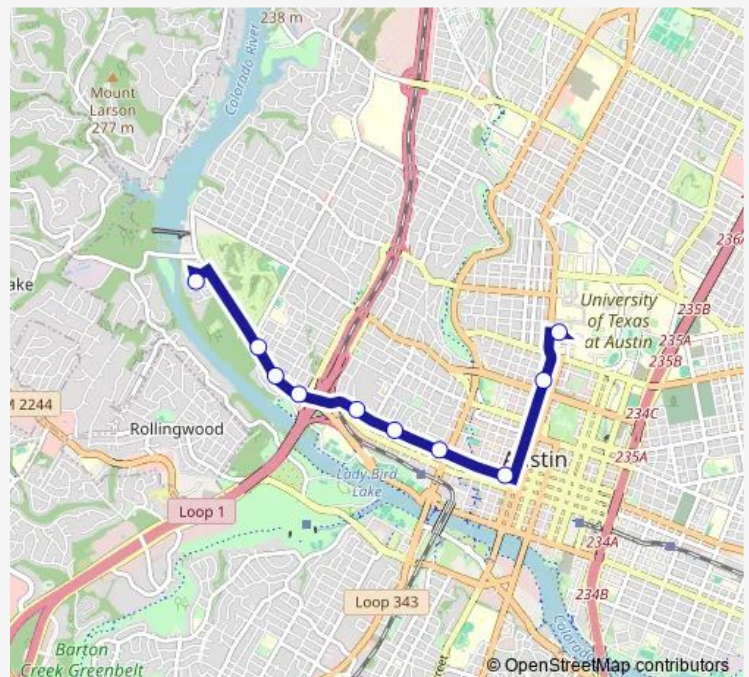

### Direction

21st/Whitis — Kermit/Lufkin

10 stops

[Open route schedule](#)

21st/Whitis

Guadalupe/16th Street

416 6th/San Antonio

6th/Baylor

### Route info

Direction: 21st/Whitis

Stops: 10

Trip Duration: 0 hour 18 min

## Direction

Kermit/Lufkin — 21st/Whitis

15 stops

[Open route schedule](#)

Kermit/Lufkin

Kermit/Jasper

Jasper/Lake Austin

Lake Austin/Jasper

## Route schedule

Kermit/Lufkin — 21st/Whitis

Monday 06:57-23:30

Tuesday 06:57-23:30

Wednesday 06:57-23:30

Thursday 06:57-23:30

Friday 06:57-23:30

Saturday 07:17-23:27